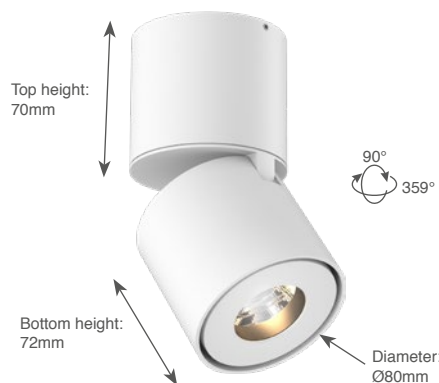

Titan Surface Mounted Anti-Glare

Technical Datasheet

DOXIS
LIGHTING FACTORY

General	
Type	Surface Mounted
Material	Aluminium
Lamp Type	COB LED
Adjustable	Yes (90°/359°)
Dimmable	No
Cooling	Passive
Energy Class	A++
Weight	840g
Photobiol. Safety	RG1
Class	class I

IP20 960°C LED

Features:
High efficiency LED Downlight, equipped with a Bridgelux COB LED.
Aluminium die-casted, compact design.
High quality components.
Various colors available.

Ceiling mounting on horizontal ceilings only!