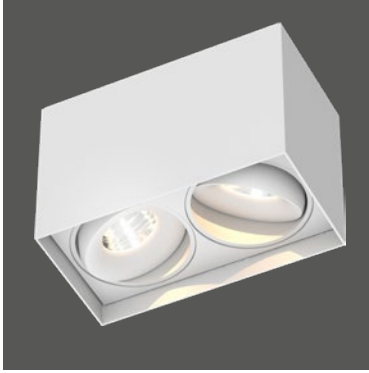

Titan Box Double Organic

Technical Datasheet

DOXIS
LIGHTING FACTORY

General	
Type	Surface Mounted
Material	Aluminium
Lamp Type	(2x) COB LED
Adjustable	Yes (40°/359°)
Dimmable	Yes
Cooling	Passive
Energy Class	A++
Weight	2150g
Photobiol. Safety	RG1
Class	class I