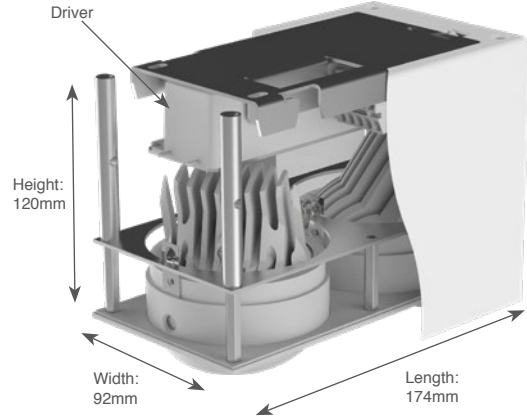

Titan Box Double Organic

Technical Datasheet

DOXIS
LIGHTING FACTORY

General	
Type	Surface Mounted
Material	Aluminium
Lamp Type	(2x) COB LED
Adjustable	Yes (40°/359°)
Dimmable	Yes
Cooling	Passive
Energy Class	A++
Weight	2150g
Photobiol. Safety	RG1
Class	class I

IP20   960°C   LED

Features:

High efficiency LED Downlight, equipped with 2 Bridgelux COB LEDs.
Aluminium die-casted, compact design.
High quality components.
Various colors available.

Specifications