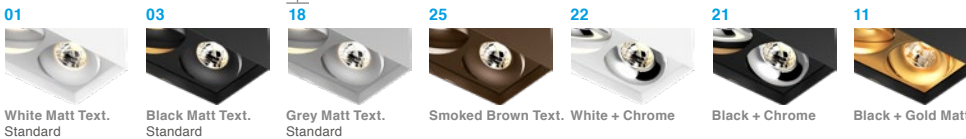

Lumen Maintenance Bridgelux COB LED (Tc=85°C)

L70B50: >100 000 hrs	L70B20: >100 000 hrs	L70B10: >100 000 hrs
L80B50: >100 000 hrs	L80B20: >100 000 hrs	L80B10: >100 000 hrs
L90B50: >100 000 hrs	L90B20: >50 000 hrs	L90B10: >50 000 hrs

Available colors - 0000.00.000.000.XX
Other RAL colors on request