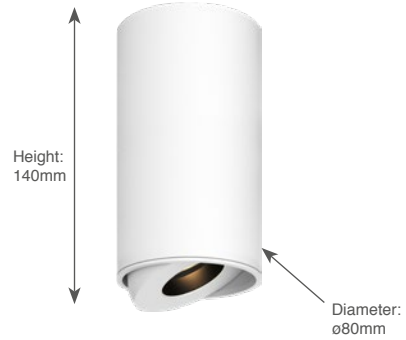

Titan 140 Anti-Glare

Technical Datasheet

General	
Type	Surface Mounted / Suspended
Material	Aluminium
Lamp Type	COB LED
Adjustable	Yes (40°/359°)
Dimmable	No
Cooling	Passive
Energy Class	A++
Weight	590g
Photobiol. Safety	RG1
Class	class I

IP20 **960°C** **LED**

Features:

High efficiency LED Downlight, equipped with a Bridgelux COB LED.
Optional suspension sets available.
Aluminium die-casted, compact design. High quality components.
Various colors available.