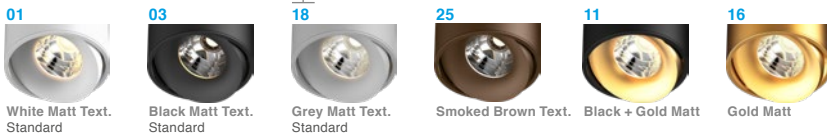

0000.AA.00.000.XX

* LED light output represent values of LED chip. System light output incl. light losses of luminaire (40° reflector used as reference)
** LED power values excl. driver. System power values incl. driver power consumption (driver efficiency of 87% used as reference)
*** When dimming with touch. Do not combine with other touch dim products

Lumen Maintenance Bridgelux COB LED (Tc=85°C)		
L70B50: >100 000 hrs	L70B20: >100 000 hrs	L70B10: >100 000 hrs
L80B50: >100 000 hrs	L80B20: >100 000 hrs	L80B10: >100 000 hrs
L90B50: >100 000 hrs	L90B20: >50 000 hrs	L90B10: >50 000 hrs

28 - 28° Reflector - 0000.28.00.000.00
40 - 40° Reflector - 0000.40.00.000.00

Available colors - 0000.00.00.000.XX
Other RAL colors on request