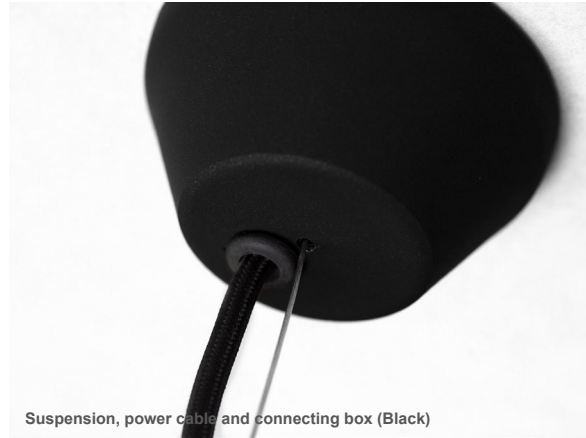

Black + Gold Matt

Apollo 800 Textured (Black + Gold Matt)

Apollo 600 interior with Titan (Black + Gold Matt)

Suspension, power cable and connecting box (Black)

Detail of surface (Black + Gold Matt)

Apollo 600/800 interior with Atlas (Black + Gold Matt)