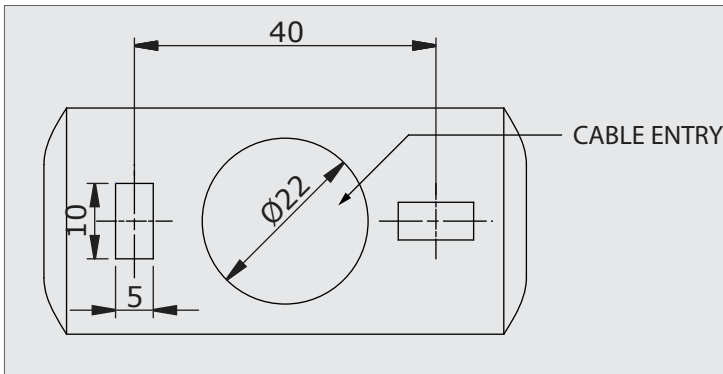

SPY ON

DEEL
PARTIE
TEIL
PART
PARTE
PARTE **A**

LENS SP-15°	414 362 8xx	I ₀ : 500mA P: 6W V _f Typical: 11,9V-DC
----------------	-------------	---

REQUIREMENTS
SPY TUBE

ELECTRICAL CONNECTION

ACCESSORIES

ATTENTION
OBSERVE PRECAUTIONS FOR
HANDLING ELECTROSTATIC
DISCHARGE SENSITIVE
DEVICES