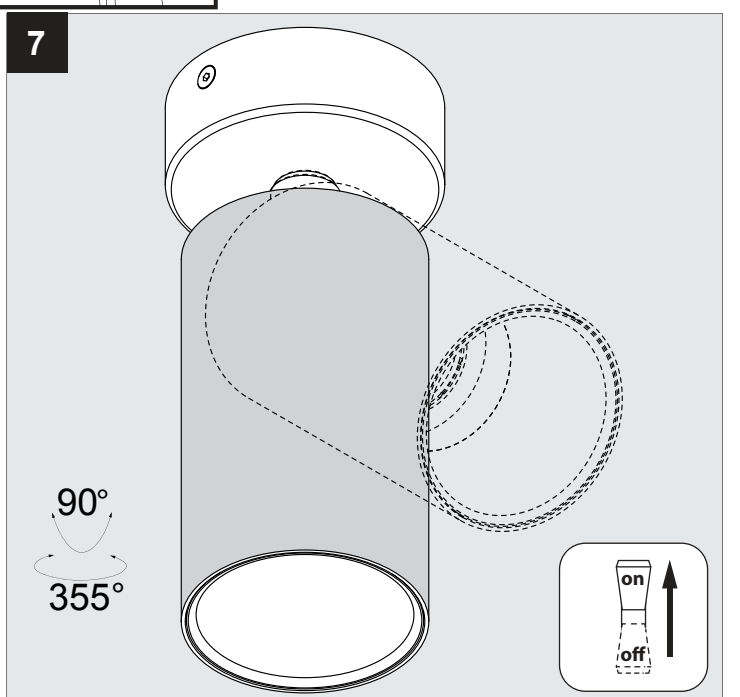

SPY ON

DEEL
PARTIE
TEIL
PART
PARTE
PARTE **A**

LENS SP-15°	414 362 8xx	I ₀ : 500mA P: 6W V _f Typical: 11,9V-DC
----------------	-------------	---

REQUIREMENTS
SPY TUBE

ELECTRICAL CONNECTION

ACCESSORIES

ATTENTION
OBSERVE PRECAUTIONS FOR
HANDLING ELECTROSTATIC
DISCHARGE SENSITIVE
DEVICES