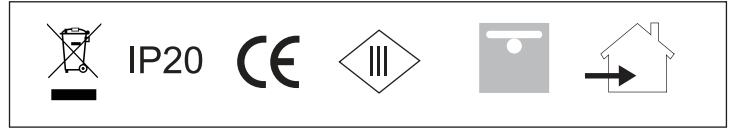

SPY ON

DEEL
PARTIE
TEIL
PART
PARTE
PARTE **A**

LENS SP-15°	414 362 8xx	I ₀ : 500mA P: 6W V _f Typical: 11,9V-DC
----------------	-------------	---

REQUIREMENTS
SPY TUBE

ELECTRICAL CONNECTION

ACCESSORIES

ATTENTION
OBSERVE PRECAUTIONS FOR
HANDLING ELECTROSTATIC
DISCHARGE SENSITIVE
DEVICES