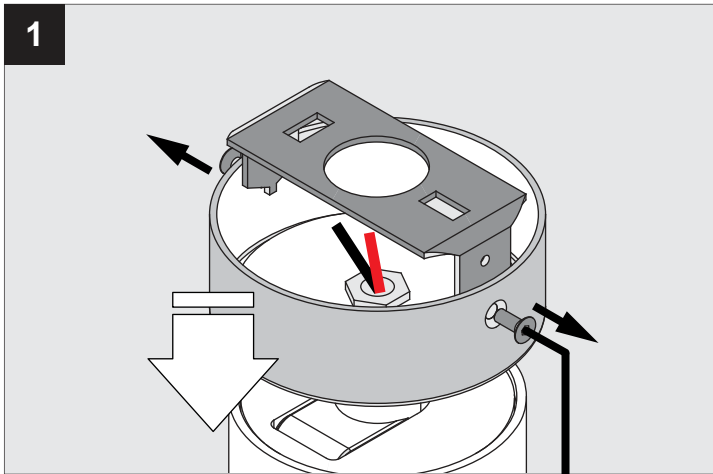

SPY ON

DEEL
PARTIE
TEIL
PART
PARTE
PARTE **A**

LENS SP-15°	414 362 8xx	I ₀ : 500mA P: 6W V _f Typical: 11,9V-DC
----------------	-------------	---

REQUIREMENTS
SPY TUBE

ELECTRICAL CONNECTION

ACCESSORIES

ATTENTION
OBSERVE PRECAUTIONS FOR
HANDLING ELECTROSTATIC
DISCHARGE SENSITIVE
DEVICES