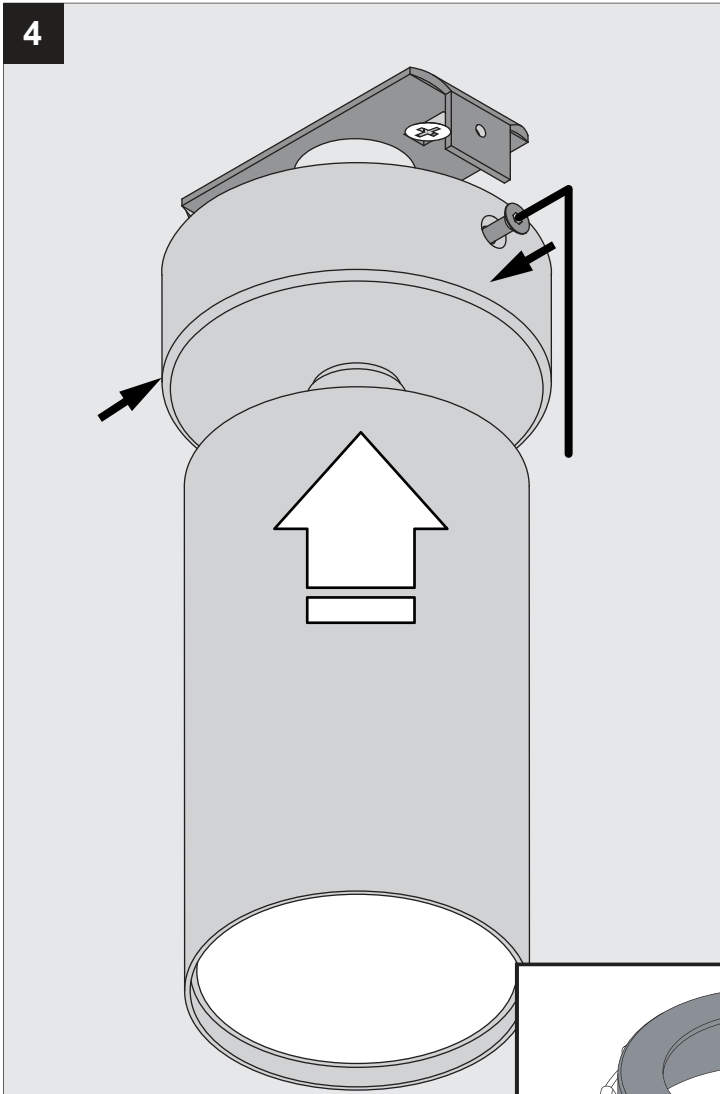

SPY ON

DEEL
PARTIE
TEIL
PART
PARTE
PARTE **A**

LENS SP-15°	414 362 8xx	I ₀ : 500mA P: 6W V _f Typical: 11,9V-DC
----------------	-------------	---

REQUIREMENTS
SPY TUBE

ELECTRICAL CONNECTION

ACCESSORIES

ATTENTION
OBSERVE PRECAUTIONS FOR
HANDLING ELECTROSTATIC
DISCHARGE SENSITIVE
DEVICES