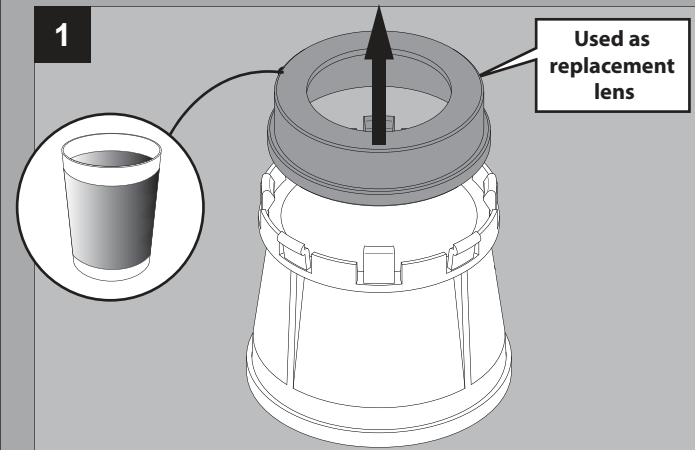

SPY ON

DEEL
PARTIE
TEIL
PART
PARTE
PARTE **A**

LENS SP-15°	414 362 8xx	I ₀ : 500mA P: 6W V _f Typical: 11,9V-DC
----------------	-------------	---

REQUIREMENTS
SPY TUBE

ELECTRICAL CONNECTION

ACCESSORIES

ATTENTION
OBSERVE PRECAUTIONS FOR
HANDLING ELECTROSTATIC
DISCHARGE SENSITIVE
DEVICES