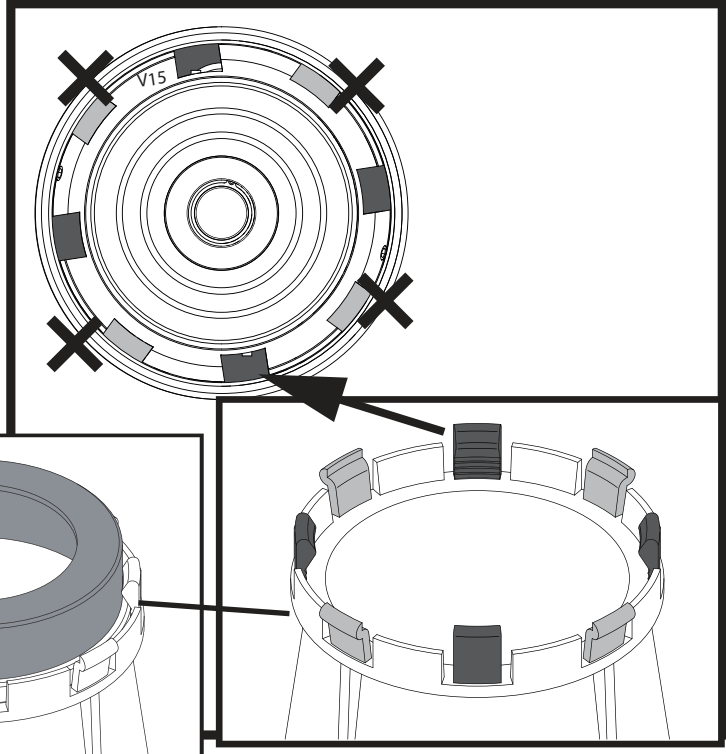

SPY ON

DEEL
PARTIE
TEIL
PART
PARTE
PARTE **A**

LENS SP-15°	414 362 8xx	I ₀ : 500mA P: 6W V _f Typical: 11,9V-DC
----------------	-------------	---

REQUIREMENTS
SPY TUBE

ELECTRICAL CONNECTION

ACCESSORIES

ATTENTION
OBSERVE PRECAUTIONS FOR
HANDLING ELECTROSTATIC
DISCHARGE SENSITIVE
DEVICES