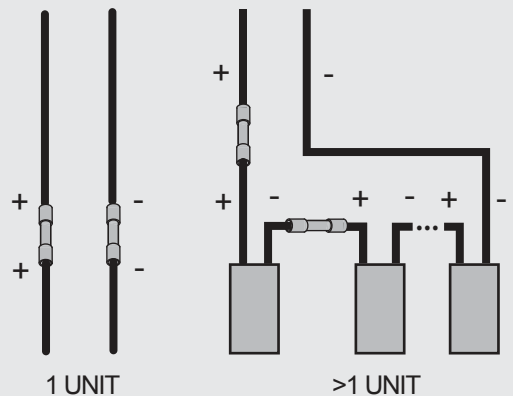

SPY ON

DEEL
PARTIE
TEIL
PART
PARTE
PARTE **A**

LENS SP-15°	414 362 8xx	I ₀ : 500mA P: 6W V _f Typical: 11,9V-DC
----------------	-------------	---

REQUIREMENTS
SPY TUBE

ELECTRICAL CONNECTION

ACCESSORIES

ATTENTION
OBSERVE PRECAUTIONS FOR
HANDLING ELECTROSTATIC
DISCHARGE SENSITIVE
DEVICES