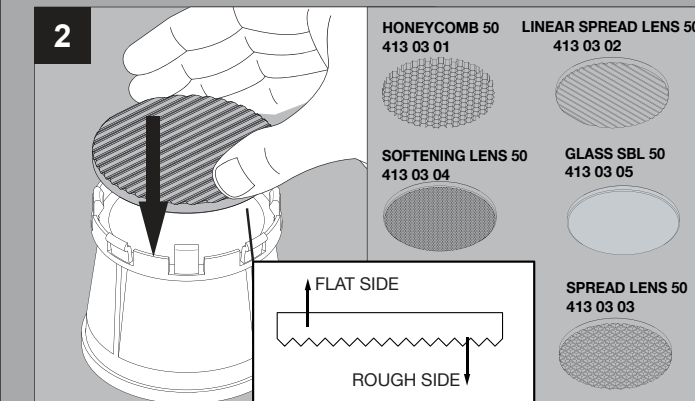

SPY ON

DEEL
PARTIE
TEIL
PART
PARTE
PARTE **A**

LENS SP-15°	414 362 8xx	I ₀ : 500mA P: 6W V _f Typical: 11,9V-DC
----------------	-------------	---

REQUIREMENTS
SPY TUBE

ELECTRICAL CONNECTION

ACCESSORIES

ATTENTION
OBSERVE PRECAUTIONS FOR
HANDLING ELECTROSTATIC
DISCHARGE SENSITIVE
DEVICES