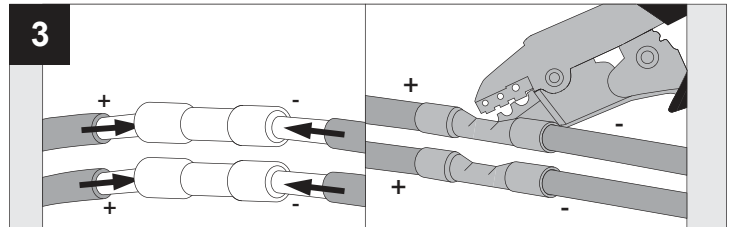

SPY ON

DEEL
PARTIE
TEIL
PART
PARTE
PARTE **A**

LENS SP-15°	414 362 8xx	I ₀ : 500mA P: 6W V _f Typical: 11,9V-DC
----------------	-------------	---

REQUIREMENTS
SPY TUBE

ELECTRICAL CONNECTION

ACCESSORIES

ATTENTION
OBSERVE PRECAUTIONS FOR
HANDLING ELECTROSTATIC
DISCHARGE SENSITIVE
DEVICES