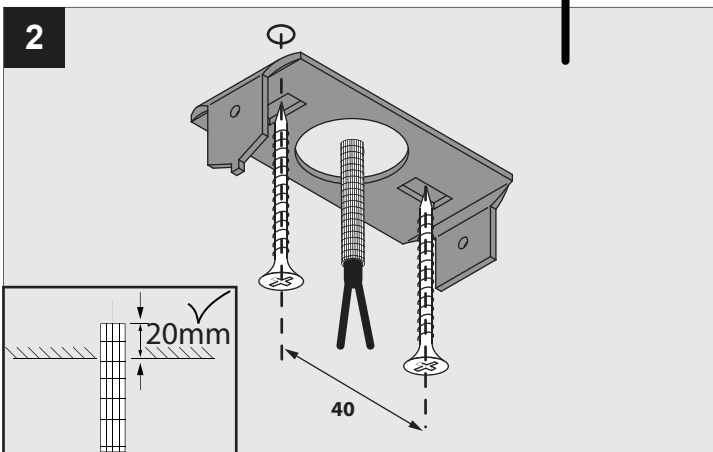

SPY ON

DEEL
PARTIE
TEIL
PART
PARTE
PARTE **A**

LENS SP-15°	414 362 8xx	I ₀ : 500mA P: 6W V _f Typical: 11,9V-DC
----------------	-------------	---

REQUIREMENTS
SPY TUBE

ELECTRICAL CONNECTION

ACCESSORIES

ATTENTION
OBSERVE PRECAUTIONS FOR
HANDLING ELECTROSTATIC
DISCHARGE SENSITIVE
DEVICES