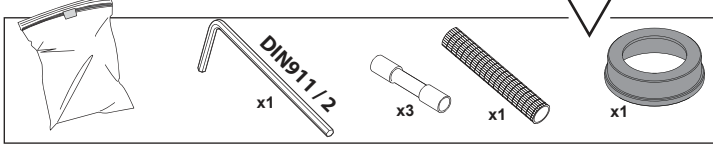

SPY ON

DEEL
PARTIE
TEIL
PART
PARTE
PARTE **A**

LENS SP-15°	414 362 8xx	I ₀ : 500mA P: 6W V _f Typical: 11,9V-DC
----------------	-------------	---

REQUIREMENTS
SPY TUBE

ELECTRICAL CONNECTION

ACCESSORIES

ATTENTION
OBSERVE PRECAUTIONS FOR
HANDLING ELECTROSTATIC
DISCHARGE SENSITIVE
DEVICES