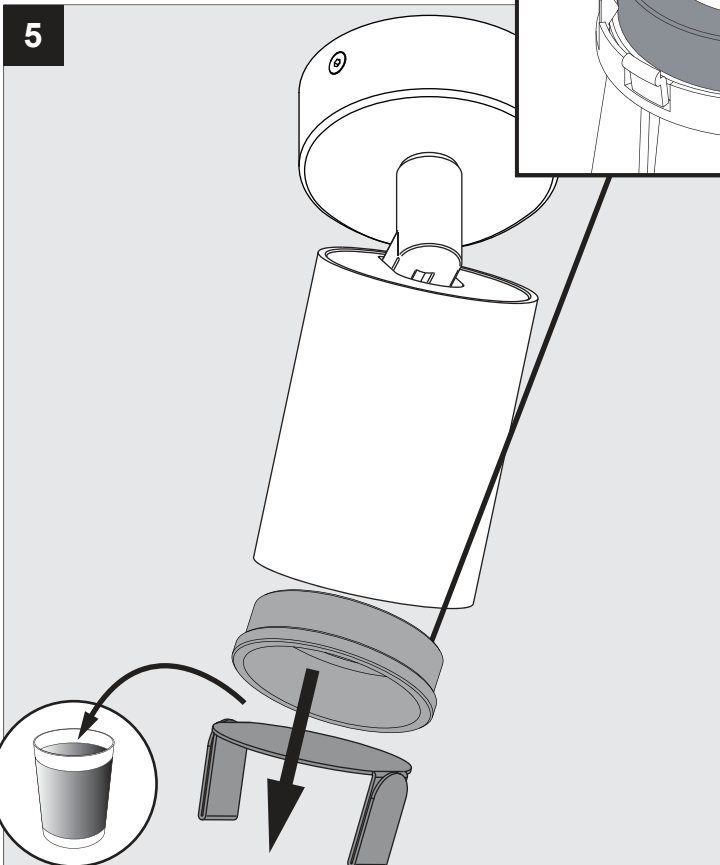

SPY ON

DEEL
PARTIE
TEIL
PART
PARTE
PARTE **A**

LENS SP-15°	414 362 8xx	I ₀ : 500mA P: 6W V _f Typical: 11,9V-DC
----------------	-------------	---

REQUIREMENTS
SPY TUBE

ELECTRICAL CONNECTION

ACCESSORIES

ATTENTION
OBSERVE PRECAUTIONS FOR
HANDLING ELECTROSTATIC
DISCHARGE SENSITIVE
DEVICES