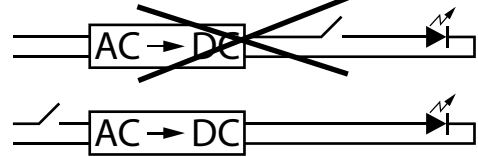

ATTENTION
OBSERVE PRECAUTIONS FOR
HANDLING ELECTROSTATIC
DISCHARGE SENSITIVE
DEVICES

NO SECONDARY SWITCHING