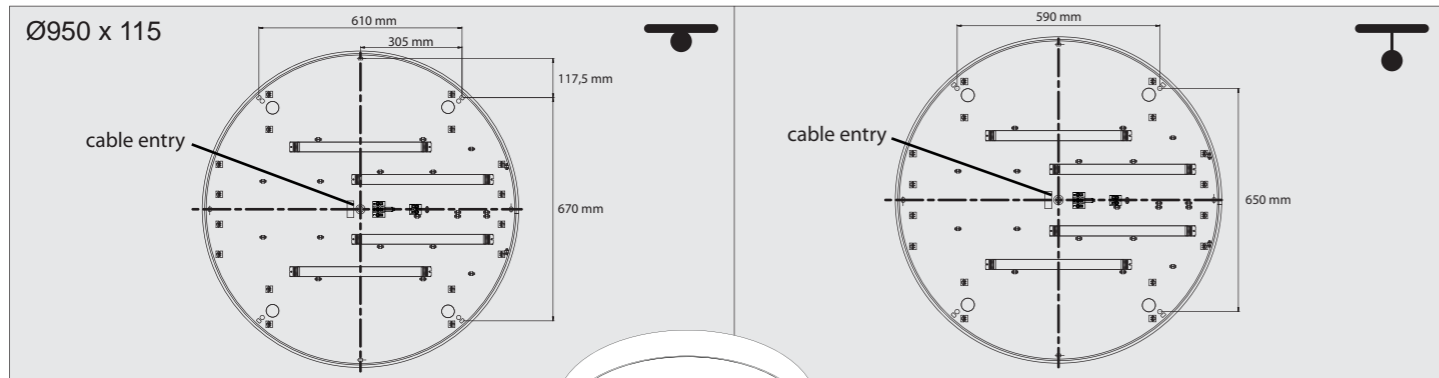

Accessory Set

NEXT PAGE