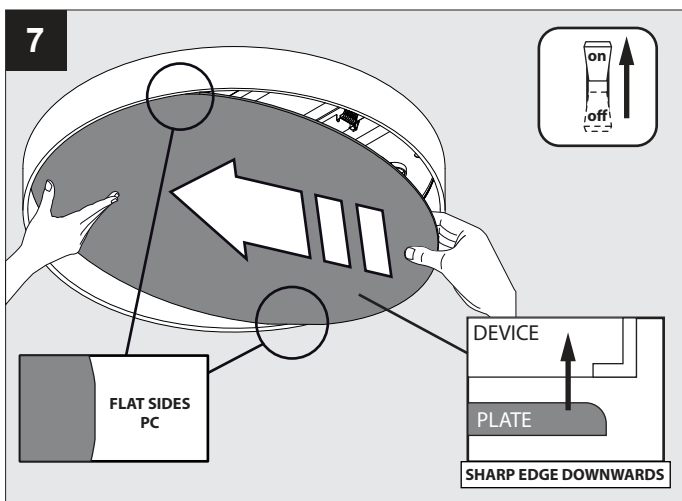

CEILING SURFACE MOUNTED