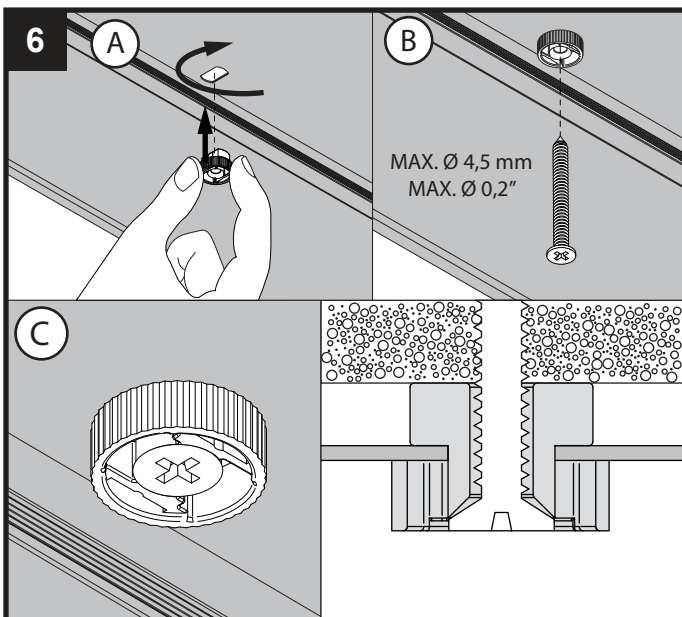

CEILING SURFACE MOUNTED