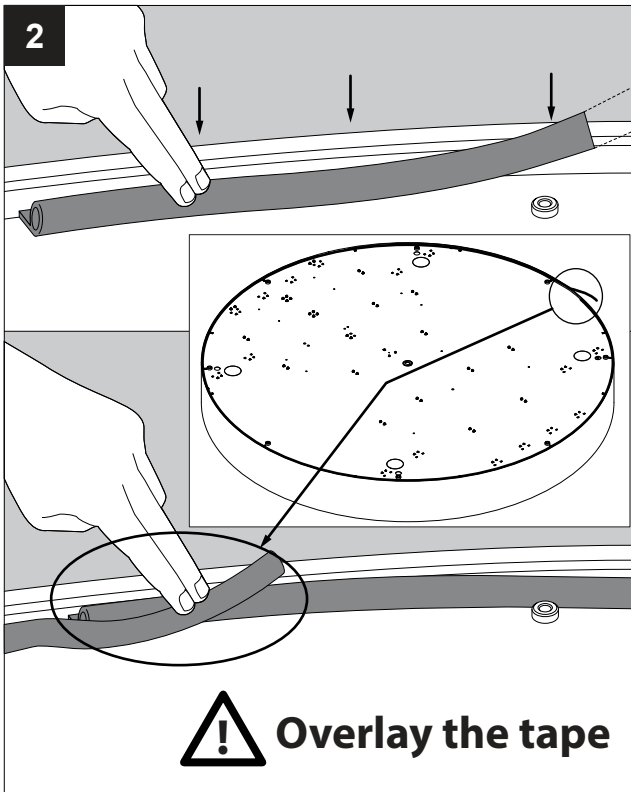

**CEILING SURFACE SUSPENDED + SUSPENSION SET 18 3m 328 18 43**

**U: 220-240V**

**1**

**FLAT SIDES PC**

**1**

**FLAT SIDES PC**

**CEILING SURFACE MOUNTED**

**CEILING SURFACE SUSPENDED**