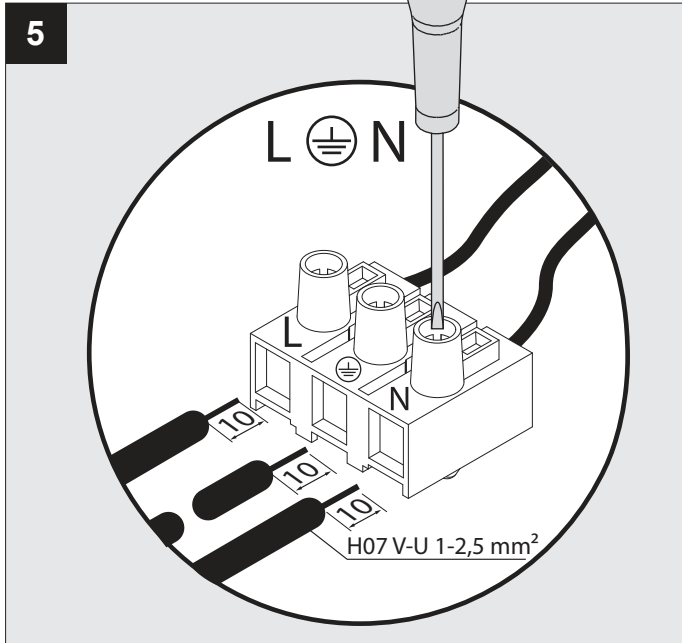

CEILING SURFACE MOUNTED