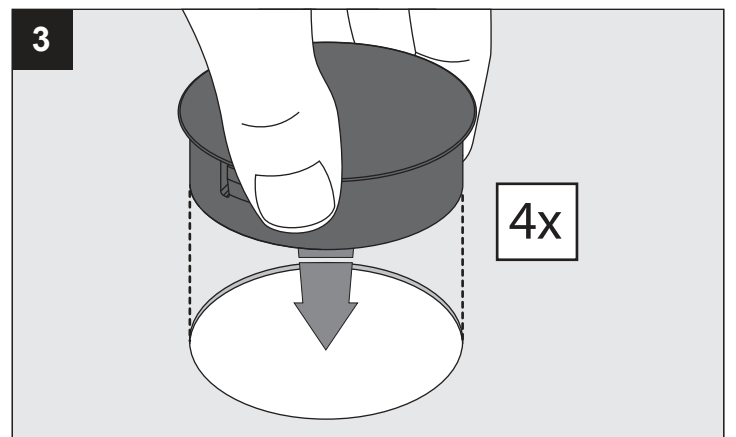

**CEILING SURFACE SUSPENDED + SUSPENSION SET 18 3m 328 18 43**

**U: 220-240V**

**1**

**FLAT SIDES PC**

**1**

**FLAT SIDES PC**

**CEILING SURFACE MOUNTED**

**CEILING SURFACE SUSPENDED**