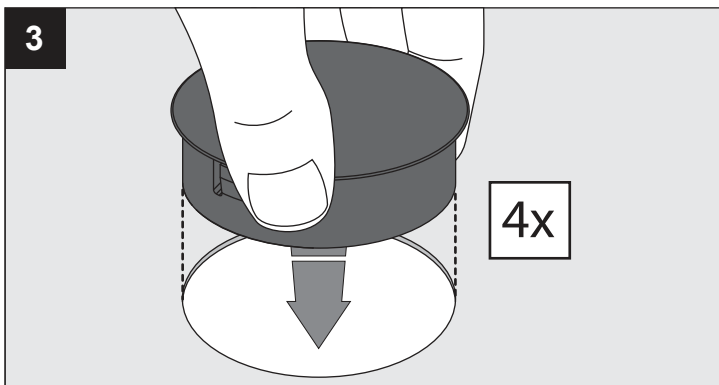

**CEILING SURFACE SUSPENDED + SUSPENSION SET 18 3m 328 18 43**

**U: 220-240V**

**1**

**FLAT SIDES PC**

**1**

**FLAT SIDES PC**

**CEILING SURFACE MOUNTED**

**CEILING SURFACE SUSPENDED**