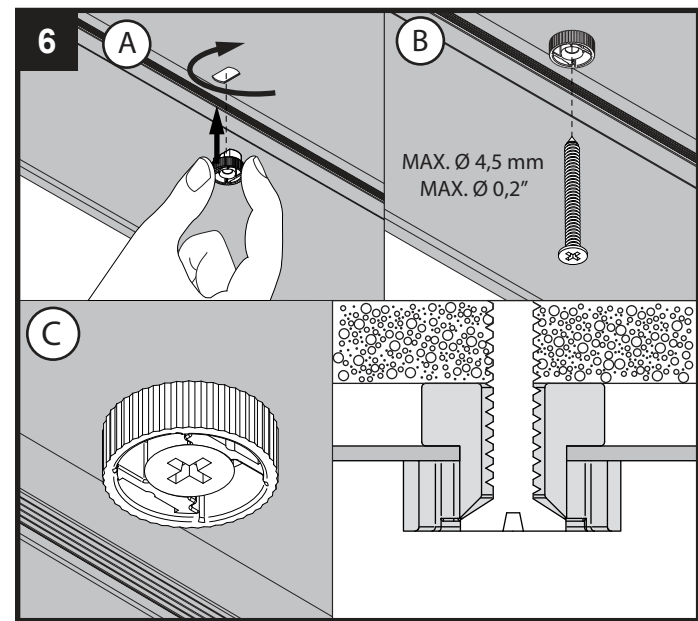

CEILING SURFACE MOUNTED