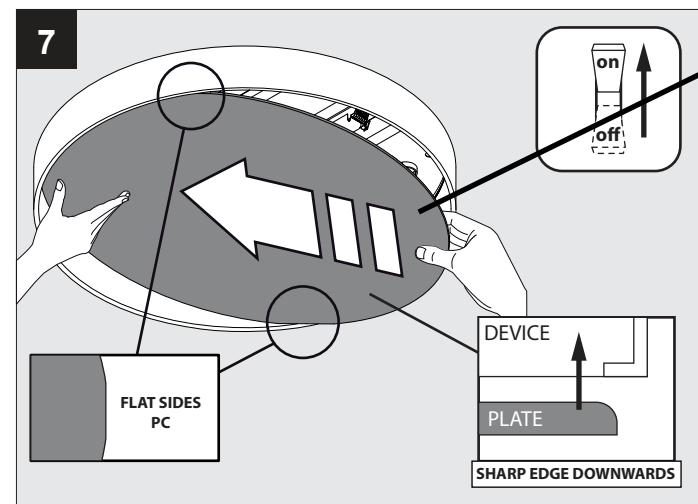

CEILING SURFACE MOUNTED