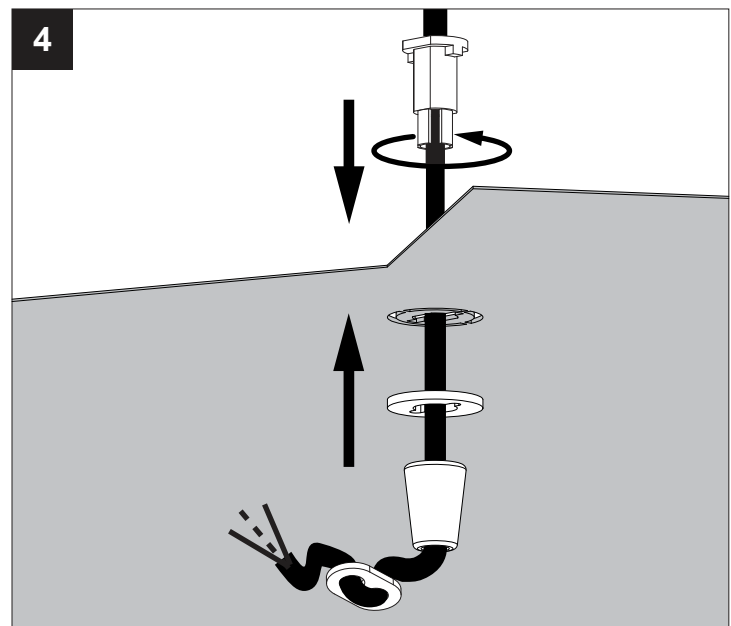

CEILING SURFACE SUSPENDED