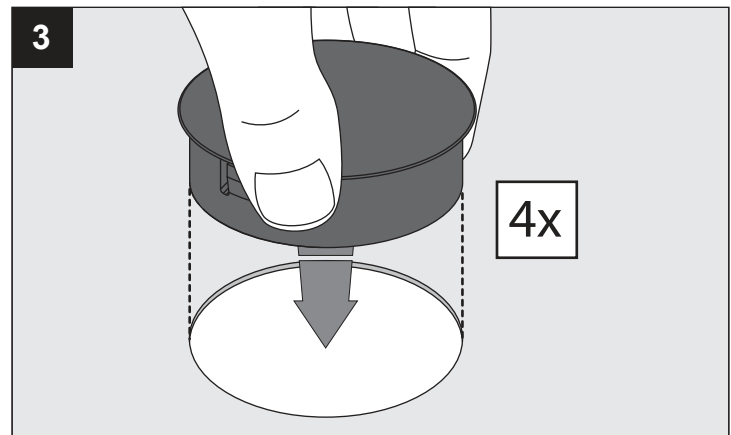

CEILING SURFACE SUSPENDED