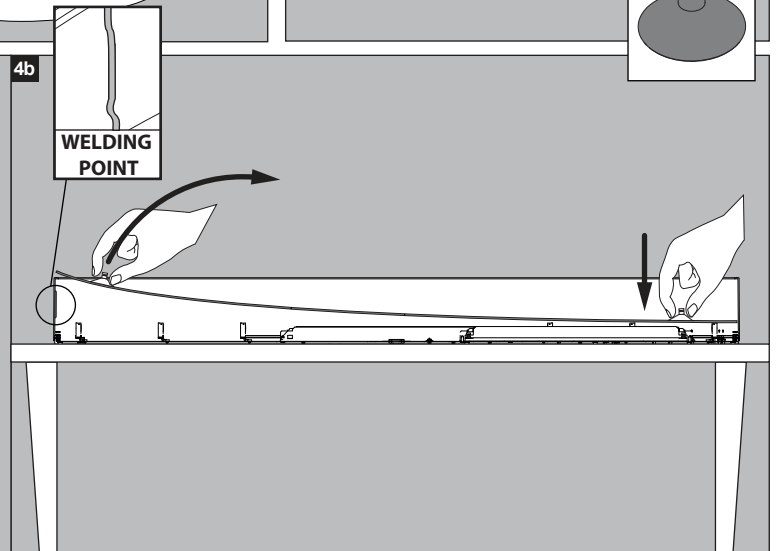

HOW TO REMOVE THE LENS?