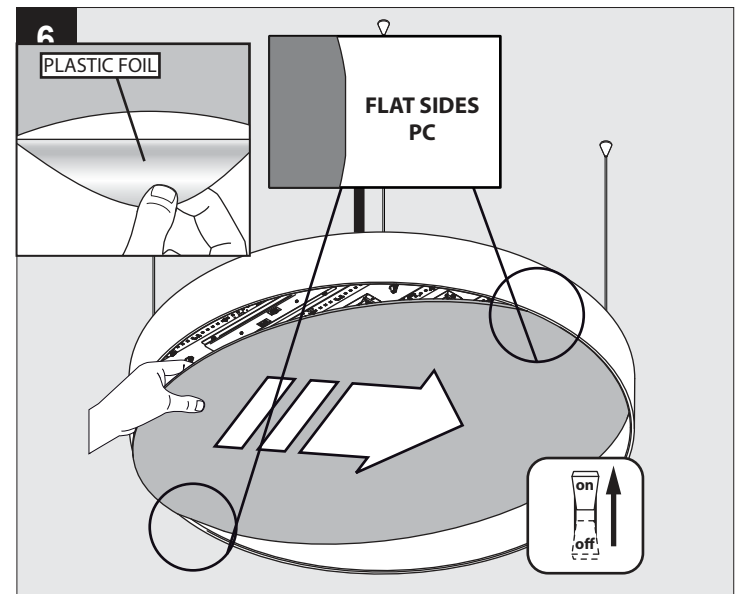

CEILING SURFACE SUSPENDED

De verlichtingsbron van dit verlichtingstoestel zal enkel door de fabrikant of door de fabrikant aangestelde installateur vervangen worden.

La source lumière de cet appareil ne sera remplacée que par l'entrepreneur ou par un agent reconnu.

Das enthaltene Leuchtmittel sollte nur durch entsprechendes Fachpersonal ersetzt werden.

The light source contained in this luminaire shall only be replaced by the manufacturer or his service agent.

La fuente de iluminación que tiene esta luminaria sólo puede remplazarse por el fabricante o por un instalador autorizado.

La sorgente luminosa incorporata in questo apparecchio può essere sostituita solo dal produttore, da un suo centro assistenza oppure da una persona in possesso della necessaria abilitazione.