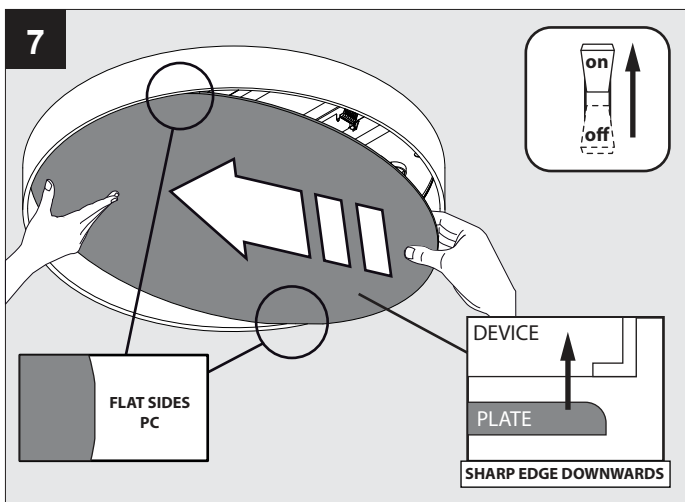

U: 220-240V

1

FLAT SIDES PC

1

FLAT SIDES PC

 **CEILING SURFACE MOUNTED**

 **CEILING SURFACE SUSPENDED**

CEILING SURFACE MOUNTED