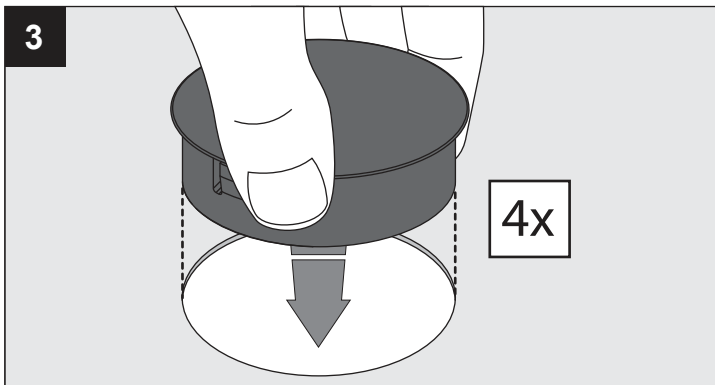

U: 220-240V

1

FLAT SIDES PC

1

FLAT SIDES PC

 **CEILING SURFACE MOUNTED**

 **CEILING SURFACE SUSPENDED**

CEILING SURFACE MOUNTED