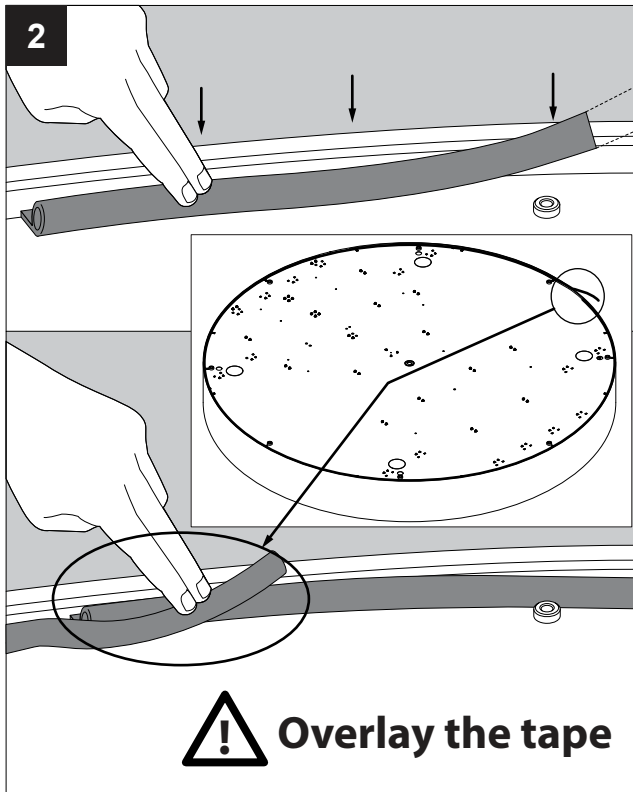

U: 220-240V

1

FLAT SIDES PC

1

FLAT SIDES PC

 **CEILING SURFACE MOUNTED**

 **CEILING SURFACE SUSPENDED**

CEILING SURFACE MOUNTED