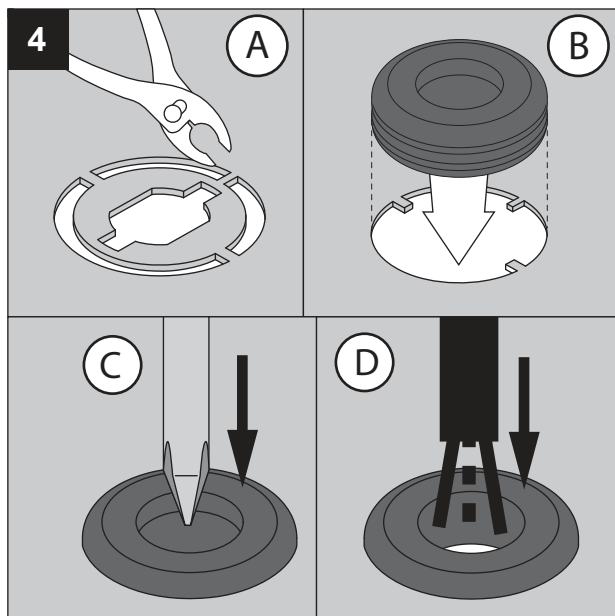

U: 220-240V

1

FLAT SIDES PC

1

FLAT SIDES PC

 **CEILING SURFACE MOUNTED**

 **CEILING SURFACE SUSPENDED**

CEILING SURFACE MOUNTED