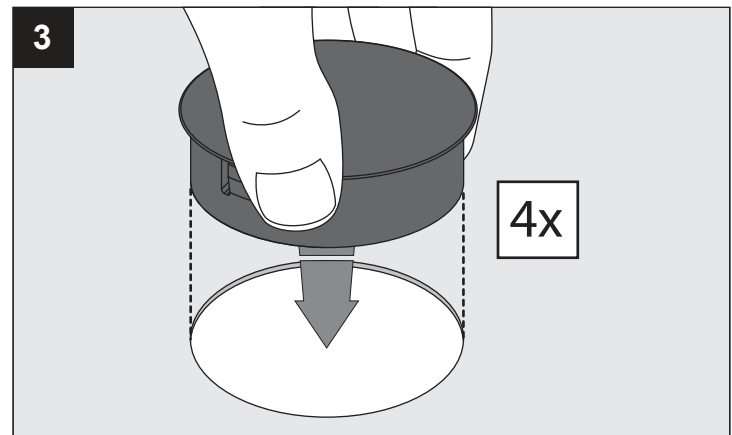

U: 220-240V

1

FLAT SIDES PC

1

FLAT SIDES PC

 **CEILING SURFACE MOUNTED**

 **CEILING SURFACE SUSPENDED**

CEILING SURFACE MOUNTED