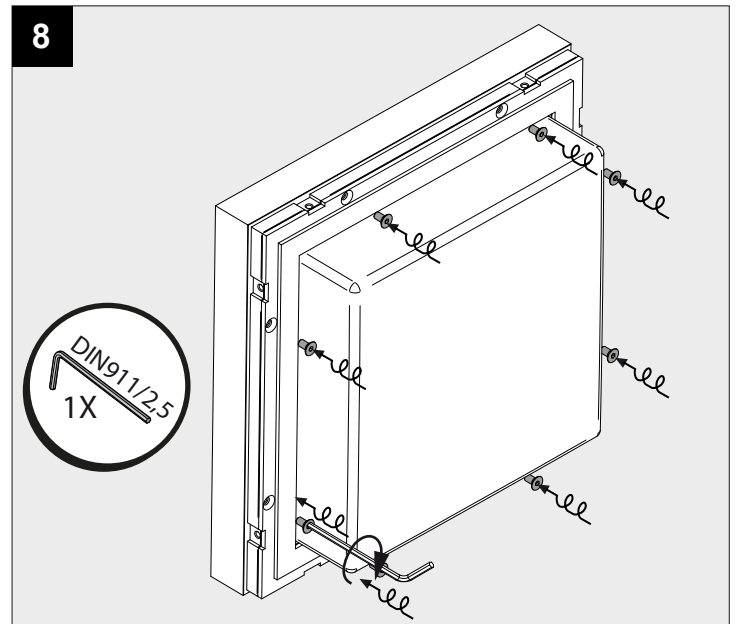

CAUTION! DO NOT PERFORATE THE PROTECTIVE COATING