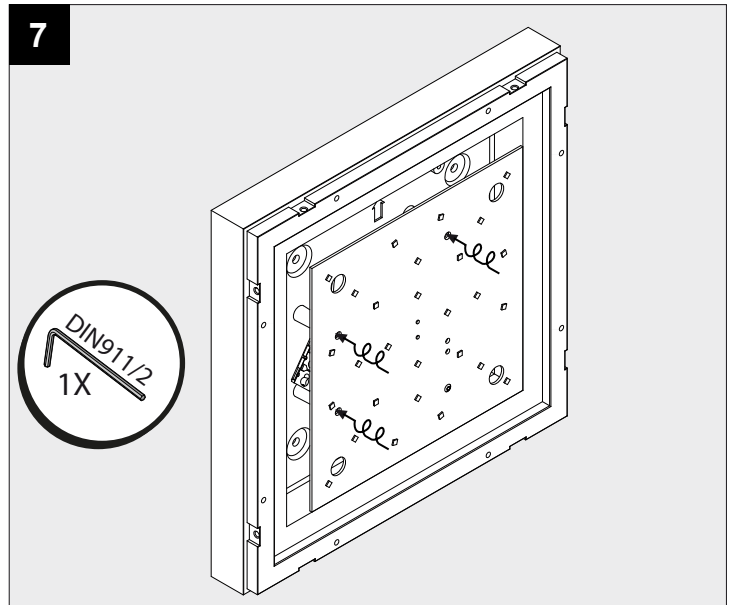

CAUTION! DO NOT PERFORATE THE PROTECTIVE COATING