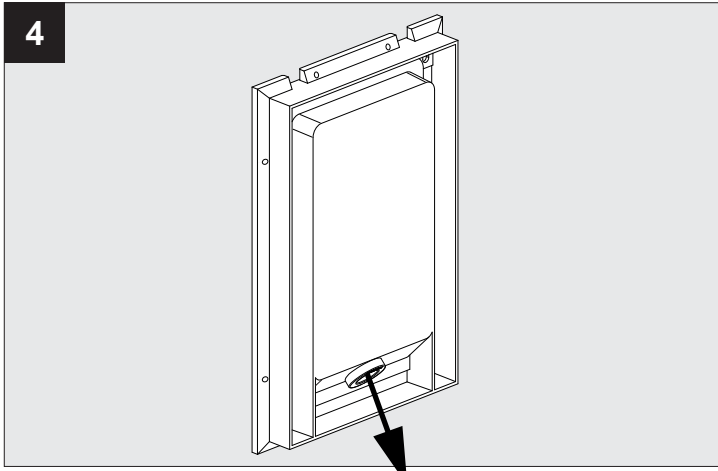

CAUTION! DO NOT PERFORATE THE PROTECTIVE COATING