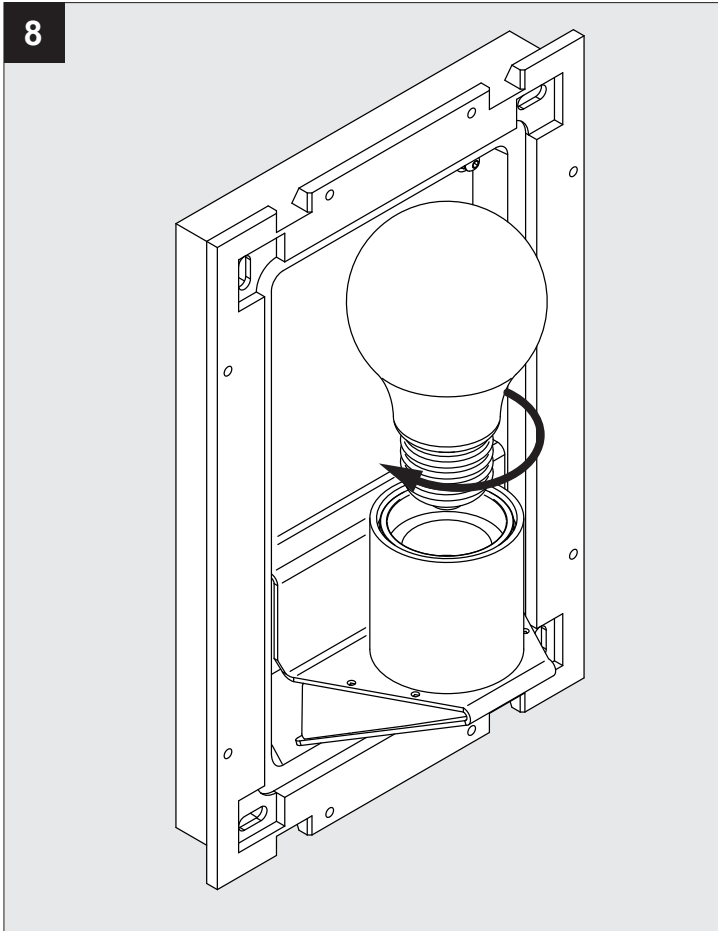

CAUTION! CLEAN AT LEAST QUARTERLY WITH WATER AND NON-ABRASIVE CLOTH