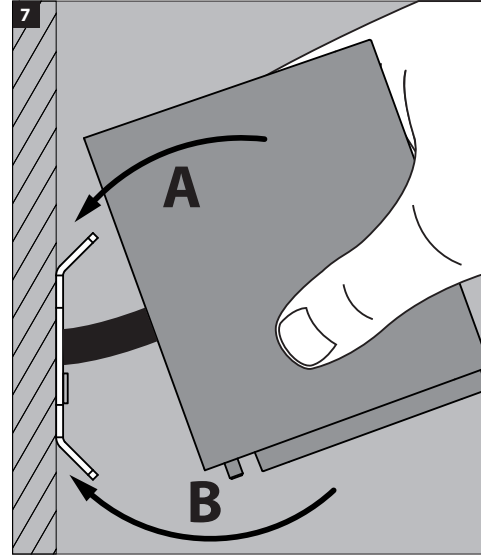

Accessory Set

CAUTION! DO NOT PERFORME THE PROTECTIVE COATING