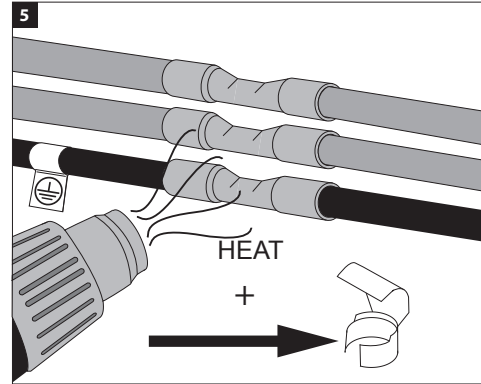

Accessory Set

CAUTION! DO NOT PERFORME THE PROTECTIVE COATING