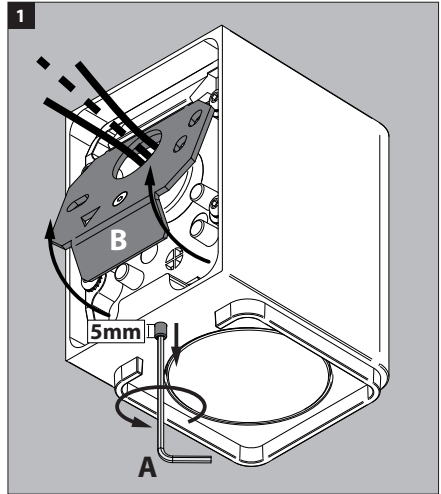

Accessory Set

CAUTION! DO NOT PERFORME THE PROTECTIVE COATING