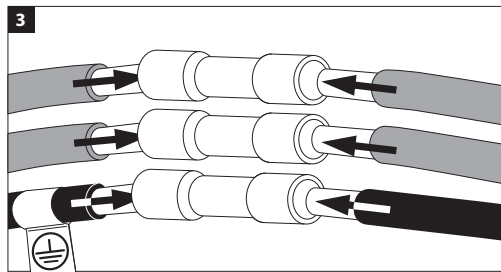

Accessory Set

CAUTION! DO NOT PERFORME THE PROTECTIVE COATING