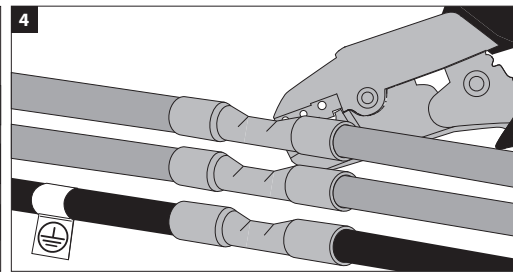

Accessory Set

CAUTION! DO NOT PERFORME THE PROTECTIVE COATING