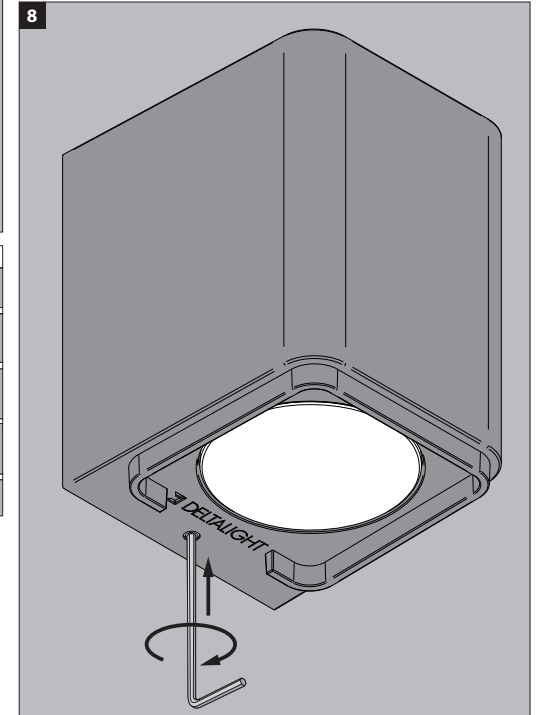

Accessory Set

CAUTION! DO NOT PERFORME THE PROTECTIVE COATING