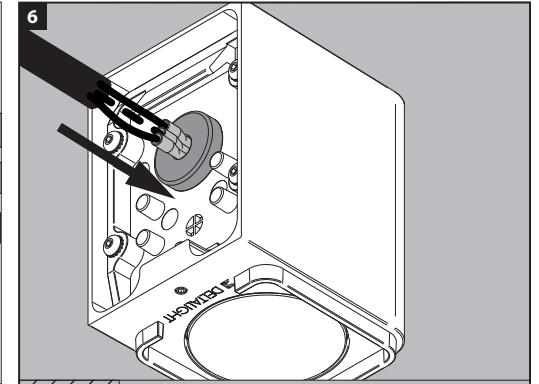

Accessory Set

CAUTION! DO NOT PERFORME THE PROTECTIVE COATING