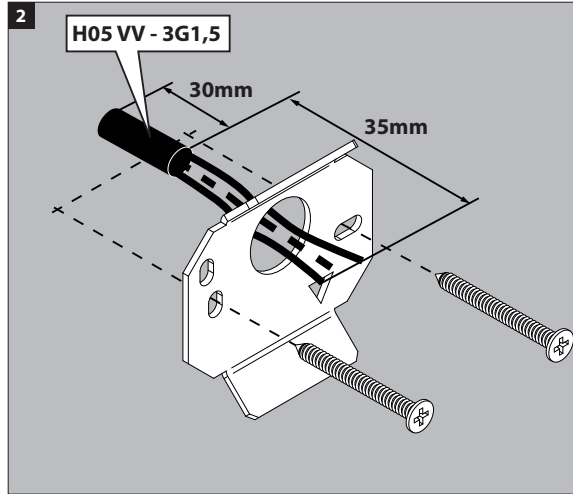

Accessory Set

CAUTION! DO NOT PERFORME THE PROTECTIVE COATING