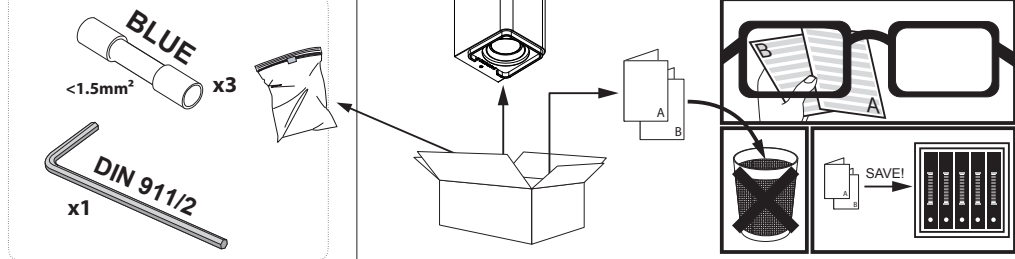

Accessory Set

CAUTION! DO NOT PERFORME THE PROTECTIVE COATING