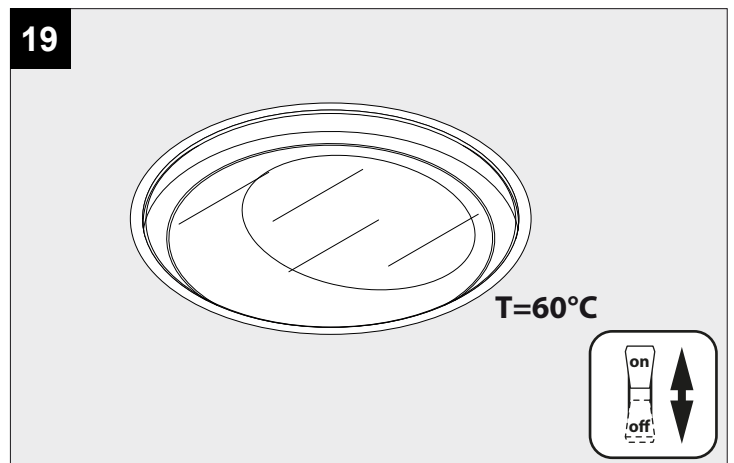

⚠ WARNING
ANY CLAIM TO A WARRANTY SHALL BECOME NULL AND VOID IF THE DEVICE IS NOT INSTALLED WITH THE SUITABLE BOX (OPTIONAL) PROVIDED BY DELTALIGHT N.V.