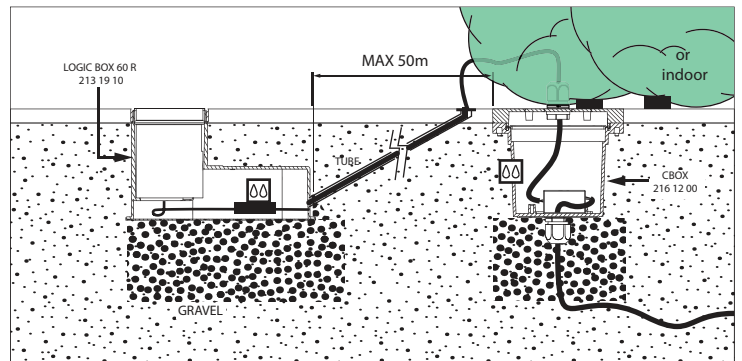

WARNING

ANY CLAIM TO A WARRANTY SHALL BECOME NULL AND VOID IF THE DEVICE IS NOT INSTALLED WITH THE SUITABLE BOX (OPTIONAL) PROVIDED BY DELTALIGHT N.V.

- Use only power supplies that are certified according to the applicable IEC or UL safety standards.
- Use only SELV power supplies.
- Check the ratings of the power supply with those of the luminaire. The maximum current rating must be taken into account. The indicated typical voltage must not be used to select a constant voltage power supply but is intended to be used to select a constant current power supply that is able to cover that typical voltage.
- Take appropriate ESD measures. Avoid touching bare conductors.
- Leds or led luminaires that require a current controlled power supply must never be connected in parallel.
- Leds can be damaged by the contact with certain chemicals or chemical gases. Therefore led domes or led engines should never be cleaned with chemical substances. The following substances have proven to have a negative influence on the performance and must not be used in the direct environment of a led luminaire.
  - Methyl acetate or ethyl acetate (i.e., nail polish remover)
  - Cyanoacrylates (i.e., "Superglue")
  - Glycol ethers (including Radio Shack® Precision Electronics Cleaner - dipropylene glycol monomethyl ether)
  - Formaldehyde or butadiene (including Ashland PLIOBOND® adhesive)
  - Dymax 984-LVUF conformal coating
  - Loctite Sumo Glue
  - Gorilla Glue
  - Bleach, Bleach-containing cleaners, sprays
  - Loctite 384 adhesive
  - Loctite 7387 activator
  - Loctite 242 threadlocker
- Remove insulation and/or provide sufficient ventilation so that the indicated max Tc is not surpassed.
- Leds are susceptible to switching transients. Therefore switching must be done in the primary circuit of the power supply.
- DELTA LIGHT recommends to use the power supplies that are indicated in the Lighting Bible.
- Respect polarity
- Don't test LED luminaires one by one on a powersupply that is switched on.

De verlichtingsbron van dit verlichtingstoestel zal enkel door de fabrikant of door de fabrikant aangestelde installateur vervangen worden.

La source lumière de cet appareil ne sera remplacée que par l'entreprise ou par un agent reconnu.

Das enthaltene Leuchtmittel sollte nur durch entsprechendes Fachpersonal ersetzt werden.

The light source contained in this luminaire shall only be replaced by the manufacturer or his service agent.

La fuente de iluminación que tiene esta luminaria sólo puede remplazarse por el fabricante o por un instalador autorizado.

La sorgente luminosa incorporata in questo apparecchio può essere sostituita solo dal produttore, da un suo centro assistenza oppure da una persona in possesso della necessaria abilitazione.