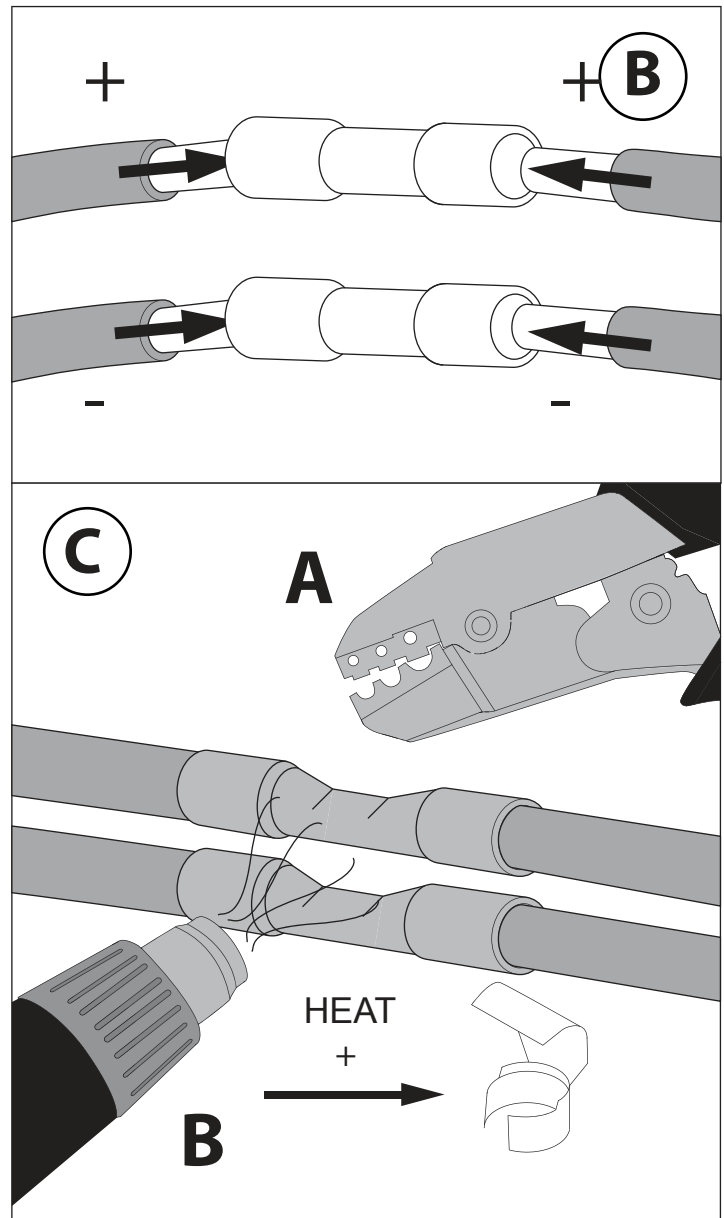

WATERPROOF CONNECTION

Ø61
100

WARNING

ANY CLAIM TO A WARRANTY SHALL BECOME NULL AND VOID IF THE DEVICE IS NOT INSTALLED WITH THE SUITABLE BOX (OPTIONAL) PROVIDED BY DELTALIGHT N.V.

- Use only power supplies that are certified according to the applicable IEC or UL safety standards.
- Use only SELV power supplies.
- Check the ratings of the power supply with those of the luminaire. The maximum current rating must be taken into account. The indicated typical voltage must not be used to select a constant voltage power supply but is intended to be used to select a constant current power supply that is able to cover that typical voltage.
- Take appropriate ESD measures. Avoid touching bare conductors.
- Leds or led luminaires that require a current controlled power supply must never be connected in parallel.
- Leds can be damaged by the contact with certain chemicals or chemical gases. Therefore led domes or led engines should never be cleaned with chemical substances. The following substances have proven to have a negative influence on the performance and must not be used in the direct environment of a led luminaire.
 - Methyl acetate or ethyl acetate (i.e., nail polish remover)
 - Cyanoacrylates (i.e., "Superglue")
 - Glycol ethers (including Radio Shack® Precision Electronics Cleaner - dipropylene glycol monomethyl ether)
 - Formaldehyde or butadiene (including Ashland PLIOBOND® adhesive)
 - Dymax 984-LVUF conformal coating
 - Loctite Sumo Glue
 - Gorilla Glue
 - Bleach, Bleach-containing cleaners, sprays
 - Loctite 384 adhesive
 - Loctite 7387 activator
 - Loctite 242 threadlocker
- Remove insulation and/or provide sufficient ventilation so that the indicated max Tc is not surpassed.
- Leds are susceptible to switching transients. Therefore switching must be done in the primary circuit of the power supply.
- DELTA LIGHT recommends to use the power supplies that are indicated in the Lighting Bible.
- Respect polarity
- Don't test LED luminaires one by one on a powersupply that is switched on.