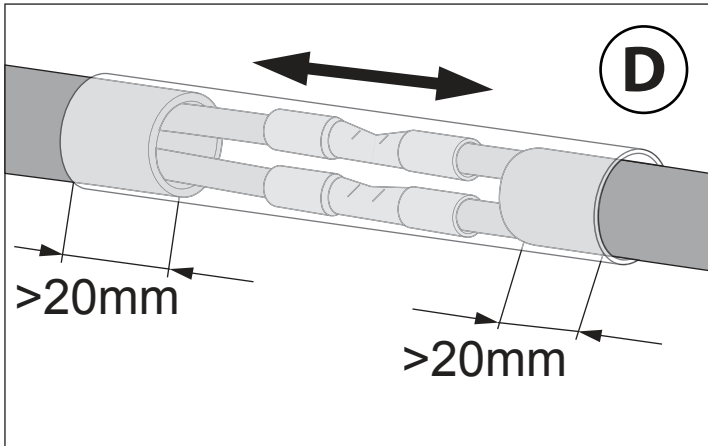

WARNING

ANY CLAIM TO A WARRANTY SHALL BECOME NULL AND VOID IF THE DEVICE IS NOT INSTALLED WITH THE SUITABLE BOX (OPTIONAL) PROVIDED BY DELTALIGHT N.V.

- Use only power supplies that are certified according to the applicable IEC or UL safety standards.
- Use only SELV power supplies.
- Check the ratings of the power supply with those of the luminaire. The maximum current rating must be taken into account. The indicated typical voltage must not be used to select a constant voltage power supply but is intended to be used to select a constant current power supply that is able to cover that typical voltage.
- Take appropriate ESD measures. Avoid touching bare conductors.
- Leds or led luminaires that require a current controlled power supply must never be connected in parallel.
- Leds can be damaged by the contact with certain chemicals or chemical gases. Therefore led domes or led engines should never be cleaned with chemical substances. The following substances have proven to have a negative influence on the performance and must not be used in the direct environment of a led luminaire.
  - Methyl acetate or ethyl acetate (i.e., nail polish remover)
  - Cyanoacrylates (i.e., "Superglue")
  - Glycol ethers (including Radio Shack® Precision Electronics Cleaner - dipropylene glycol monomethyl ether)
  - Formaldehyde or butadiene (including Ashland PLIOBOND® adhesive)
  - Dymax 984-LVUF conformal coating
  - Loctite Sumo Glue
  - Gorilla Glue
  - Bleach, Bleach-containing cleaners, sprays
  - Loctite 384 adhesive
  - Loctite 7387 activator
  - Loctite 242 threadlocker
- Remove insulation and/or provide sufficient ventilation so that the indicated max Tc is not surpassed.
- Leds are susceptible to switching transients. Therefore switching must be done in the primary circuit of the power supply.
- DELTA LIGHT recommends to use the power supplies that are indicated in the Lighting Bible.
- Respect polarity
- Don't test LED luminaires one by one on a powersupply that is switched on.

De verlichtingsbron van dit verlichtingstoestel zal enkel door de fabrikant of door de fabrikant aangestelde installateur vervangen worden.

La source lumière de cet appareil ne sera remplacée que par l'entreprise ou par un agent reconnu.

Das enthaltene Leuchtmittel sollte nur durch entsprechendes Fachpersonal ersetzt werden.

The light source contained in this luminaire shall only be replaced by the manufacturer or his service agent.

La fuente de iluminación que tiene esta luminaria sólo puede remplazarse por el fabricante o por un instalador autorizado.

La sorgente luminosa incorporata in questo apparecchio può essere sostituita solo dal produttore, da un suo centro assistenza oppure da una persona in possesso della necessaria abilitazione.