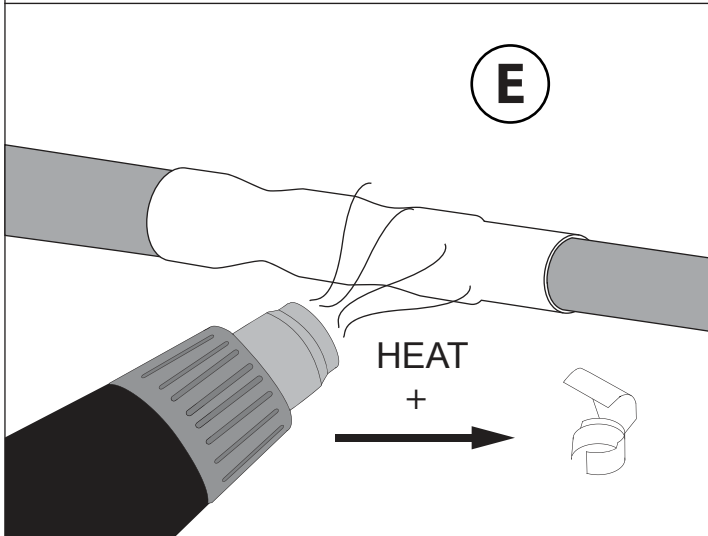

WATERPROOF CONNECTION

Ø61
100

WARNING

ANY CLAIM TO A WARRANTY SHALL BECOME NULL AND VOID IF THE DEVICE IS NOT INSTALLED WITH THE SUITABLE BOX (OPTIONAL) PROVIDED BY DELTALIGHT N.V.

- Use only power supplies that are certified according to the applicable IEC or UL safety standards.
- Use only SELV power supplies.
- Check the ratings of the power supply with those of the luminaire. The maximum current rating must be taken into account. The indicated typical voltage must not be used to select a constant voltage power supply but is intended to be used to select a constant current power supply that is able to cover that typical voltage.
- Take appropriate ESD measures. Avoid touching bare conductors.
- Leds or led luminaires that require a current controlled power supply must never be connected in parallel.
- Leds can be damaged by the contact with certain chemicals or chemical gases. Therefore led domes or led engines should never be cleaned with chemical substances. The following substances have proven to have a negative influence on the performance and must not be used in the direct environment of a led luminaire.
 - Methyl acetate or ethyl acetate (i.e., nail polish remover)
 - Cyanoacrylates (i.e., "Superglue")
 - Glycol ethers (including Radio Shack® Precision Electronics Cleaner - dipropylene glycol monomethyl ether)
 - Formaldehyde or butadiene (including Ashland PLIOBOND® adhesive)
 - Dymax 984-LVUF conformal coating
 - Loctite Sumo Glue
 - Gorilla Glue
 - Bleach, Bleach-containing cleaners, sprays
 - Loctite 384 adhesive
 - Loctite 7387 activator
 - Loctite 242 threadlocker
- Remove insulation and/or provide sufficient ventilation so that the indicated max Tc is not surpassed.
- Leds are susceptible to switching transients. Therefore switching must be done in the primary circuit of the power supply.
- DELTA LIGHT recommends to use the power supplies that are indicated in the Lighting Bible.
- Respect polarity
- Don't test LED luminaires one by one on a powersupply that is switched on.