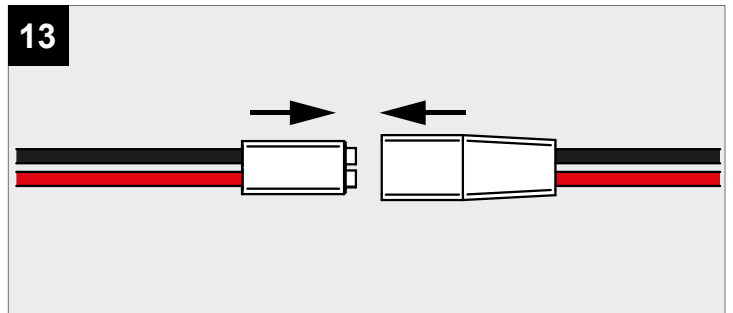

9a SWITCH DIMMING	9b 1-10V DIMMING
EXTERN	EXTERN
H07 V-U 1 - 2,5mm² +/-8mm	H07 V-U 1 - 2,5mm² +/-8mm