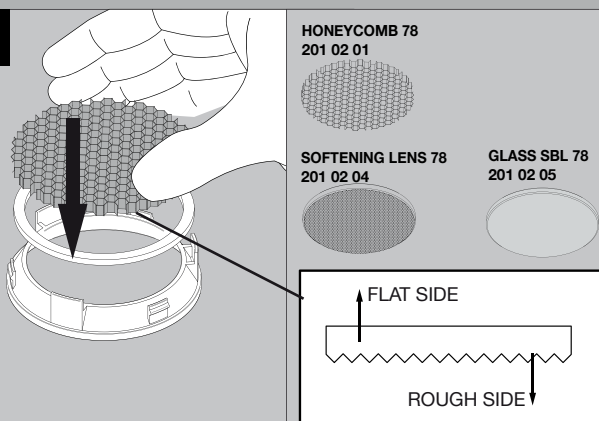

15

16

The lightsource contained in this luminaire shall only be replaced by the manufacturer or his service agent or a similar qualified person.

ACCESSORIES

1

2

3

De verlichtingsbron van dit verlichtingstoestel zal enkel door de fabrikant of door de fabrikant aangestelde installateur vervangen worden.

La source lumière de cet appareil ne sera remplacée que par l'entreprise ou par un agent reconnu.

Das enthaltene Leuchtmittel sollte nur durch entsprechendes Fachpersonal ersetzt werden.

The light source contained in this luminaire shall only be replaced by the manufacturer or his service agent.

La fuente de iluminación que tiene esta luminaria sólo puede remplazarse por el fabricante o por un instalador autorizado.

La sorgente luminosa incorporata in questo apparecchio può essere sostituita solo dal produt tore, da un suo centro assistenza oppure da una persona in possesso della necessaria abilitazione.