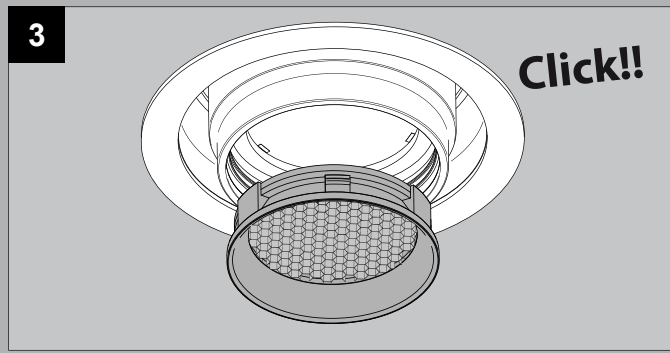

15

16

The lightsource contained in this luminaire shall only be replaced by the manufacturer or his service agent or a similar qualified person.

ACCESSORIES

1

2

3

De verlichtingsbron van dit verlichtingstoestel zal enkel door de fabrikant of door de fabrikant aangestelde installateur vervangen worden.

La source lumière de cet appareil ne sera remplacée que par l'entreprise ou par un agent reconnu.

Das enthaltene Leuchtmittel sollte nur durch entsprechendes Fachpersonal ersetzt werden.

The light source contained in this luminaire shall only be replaced by the manufacturer or his service agent.

La fuente de iluminación que tiene esta luminaria sólo puede remplazarse por el fabricante o por un instalador autorizado.

La sorgente luminosa incorporata in questo apparecchio può essere sostituita solo dal produt tore, da un suo centro assistenza oppure da una persona in possesso della necessaria abilitazione.