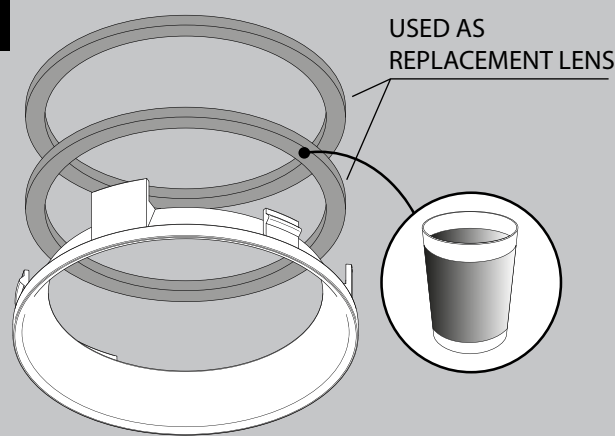

ACCESSORIES

1