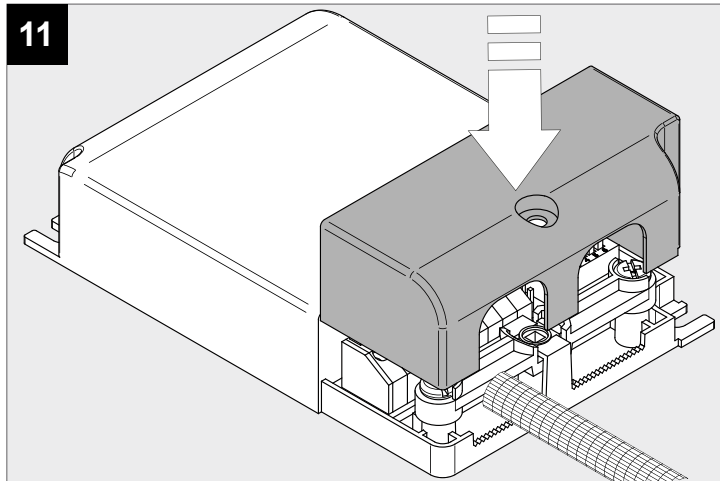

9a SWITCH DIMMING	9b 1-10V DIMMING
EXTERN	EXTERN
H07 V-U 1 - 2,5mm² +/-8mm	H07 V-U 1 - 2,5mm² +/-8mm