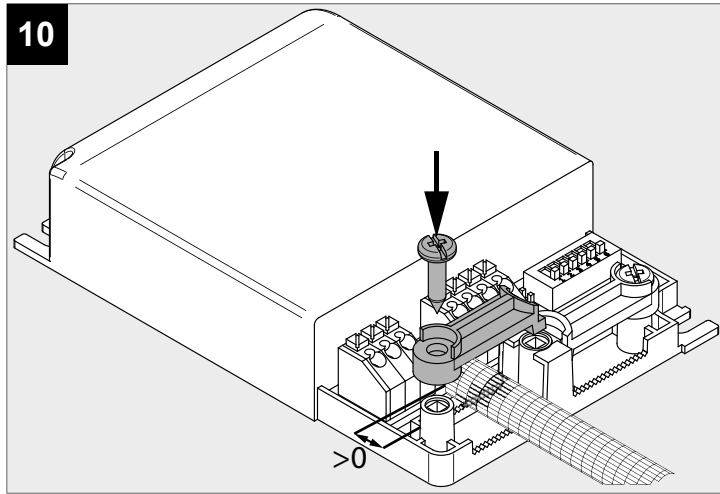

9a SWITCH DIMMING	9b 1-10V DIMMING
EXTERN	EXTERN
H07 V-U 1 - 2,5mm² +/-8mm	H07 V-U 1 - 2,5mm² +/-8mm