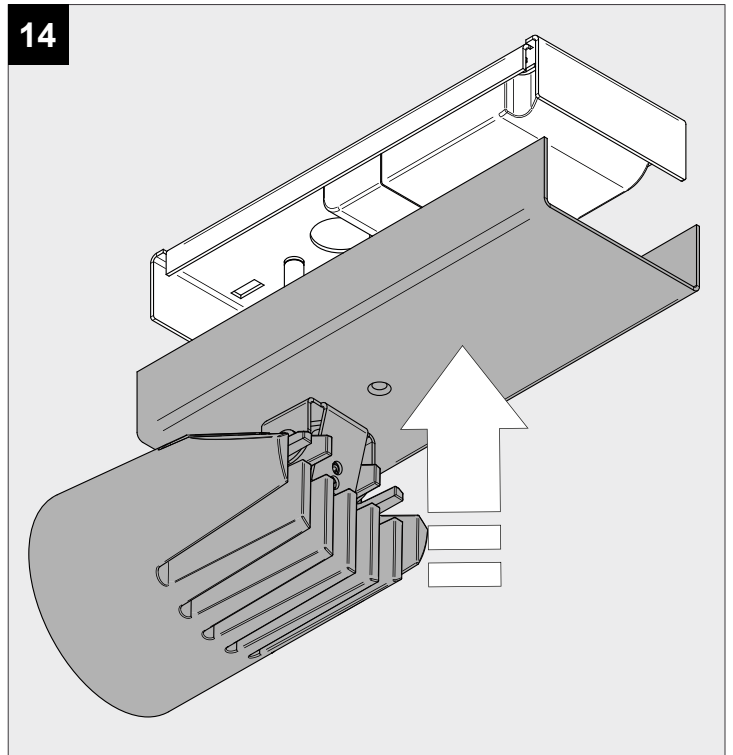

9a SWITCH DIMMING	9b 1-10V DIMMING
EXTERN	EXTERN
H07 V-U 1 - 2,5mm² +/-8mm	H07 V-U 1 - 2,5mm² +/-8mm