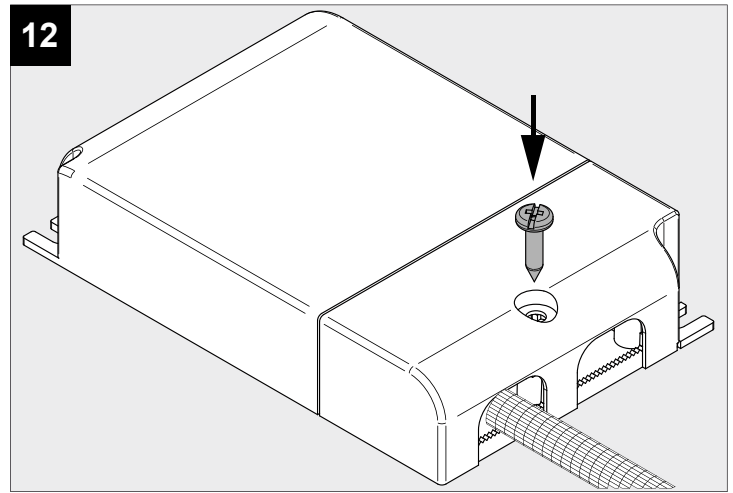

9a SWITCH DIMMING	9b 1-10V DIMMING
EXTERN	EXTERN
H07 V-U 1 - 2,5mm² +/-8mm	H07 V-U 1 - 2,5mm² +/-8mm