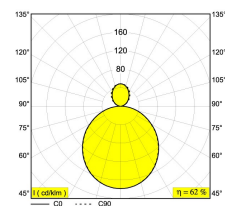

Date

Name

Client

Project Name

Quote#

Type/Quantity

SUPERNOVA65 DOWN-UP DIM2

274 96 60 ED2

[Ссылка на сайт](#)

Доступные цвета: ЧЕРНЫЙ (274 96 60 ED2 B)
БЕЛЫЙ (274 96 60 ED2 W)

INCL.PC SBL
INCL.4 x CABLE SUSPENSION SINGLE AUTO. 3m
INCL.1 x CABLE 5 x 0.75mm²
DIMMING BY DALI / PUSH BUTTON

G5 // 220-240V / 0|50-60Hz // 1 x 3~MULTI-EVG DIM

3 x T16 (ho) 24W

3 x T16 (he) 14W

2G11 // 220-240V / 50-60Hz // 1 x 2~EVG DIM

2 x TC-L 24W

Класс: I

Вес: 10 КГ

Уровень защиты: IP20

Минимальное расстояние: нет данных

Опции: CABLE BASE R / S
COVERSET R 62-90-100 / S 62-80-90
WIRELESS CONTROL DIM5

Для подробных инструкций по установке обратитесь, пожалуйста, к руководству [274_96_60_ED2_HAND.pdf](#)