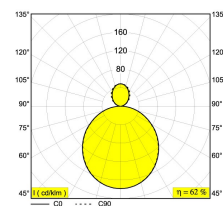

Date

Name

Client

Project Name

Quote#

Type/Quantity

SUPERNOVA 65 DOWN-UP

274 96 60

[Ссылка на сайт](#)

Доступные цвета: ЧЕРНЫЙ (274 96 60 В)
БЕЛЫЙ (274 96 60 W)

INCL.PC SBL
INCL.4 x CABLE SUSPENSION SINGLE AUTO. 3m
INCL.1 x CABLE 3 x 0.75mm²

G5 // 220-240V / 0|50-60Hz // 1 x 3~MULTI-EVG

3 x T16 (ho) 24W

3 x T16 (he) 14W

2G11 // 220-240V / 50-60Hz // 1 x 2~EVG

2 x TC-L 24W

Класс: I

Вес: 10 КГ

Уровень защиты: IP20

Минимальное расстояние: нет данных

Опции: CABLE BASE R / S
COVERSET R 62-90-100 / S 62-80-90

Для подробных инструкций по установке обратитесь, пожалуйста, к руководству [274_96_60_HAND.pdf](#)