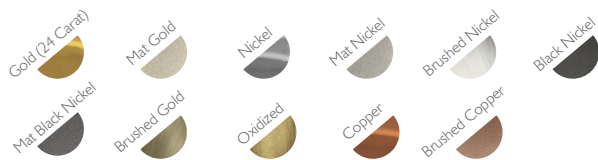

Number: 2 Type: 40max | G9

CRYSTAL | SWAROVSKI

Color: Crystal

PACKING

Dimension: 40x24x22 cm

METAL FINISHING

**Lacquered** \ Shine or mat \ All RAL colours available

CRYSTAL INFORMATION