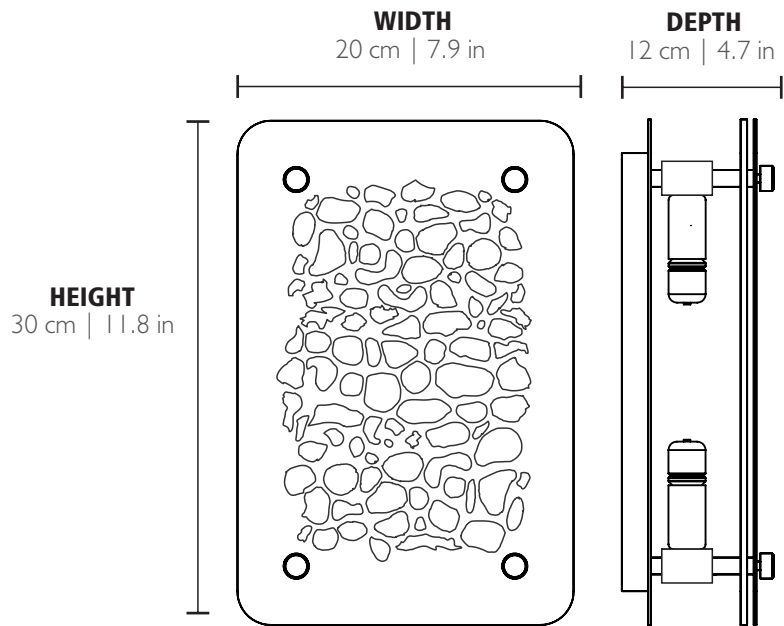

SAFARI • WALL LIGHT
REF. 9831.20

WEIGHT

Net Weight: 4kg | 8.8 lbs
Gross Weight: 6kg | 13.2 lbs

BULBS

Quantity: 4
Type: G9
Wattage: 40W (max)

GLASS

Options: Clear / Smoked / Bronze

MATERIALS

Body: Brass
Details: Glass

PACKING (approx.)

Dimensions: 47 x 47 x 25 cm
18.5 x 18.5 x 9.8 in

Volume: 0.06 m³ | 1.95 ft³

CE - Products manufactured according the European norm of security EN 60 598-1.

VF - Products adjusted for instalation in surfaces normally inflammable.