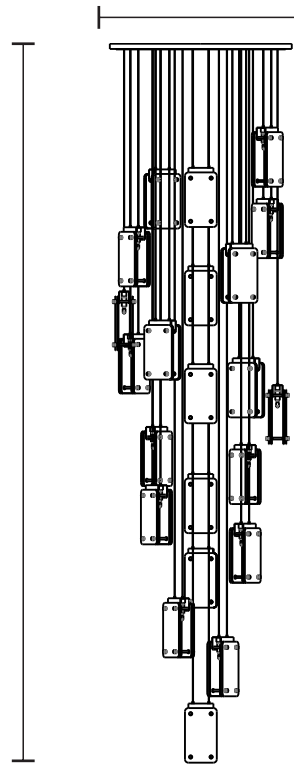

SAFARI • SUSPENSION
REF. 9833.22

WEIGHT
Under Request

BULBS
Quantity: 44
Type: G9
Wattage: 40W (max)

MATERIALS
Body: Brass | Glass
Base: Wood | Brass

GLASS
Type: Bronze
Other types: Smoked | Clear

PACKING (approx.)
Dimensions: 96 x 96 x 106 cm
37.8 x 37.8 x 41.7 in
Volume: 0.98 m³ | 34.50 ft³

HEIGHT
250 cm | 98.4 in

DIAMETER
80 cm | 31.5 in

- ☐ - Products manufactured according the European norm of security EN 60 598-1.
- ⚠ - Products adjusted for instalation in surfaces normally inflammable.
- ☐ - Products of class II. The electric isolation is double or reinforced.
- ⚡ - Products with the possibility of instalation of low-energy consumption bulbs.