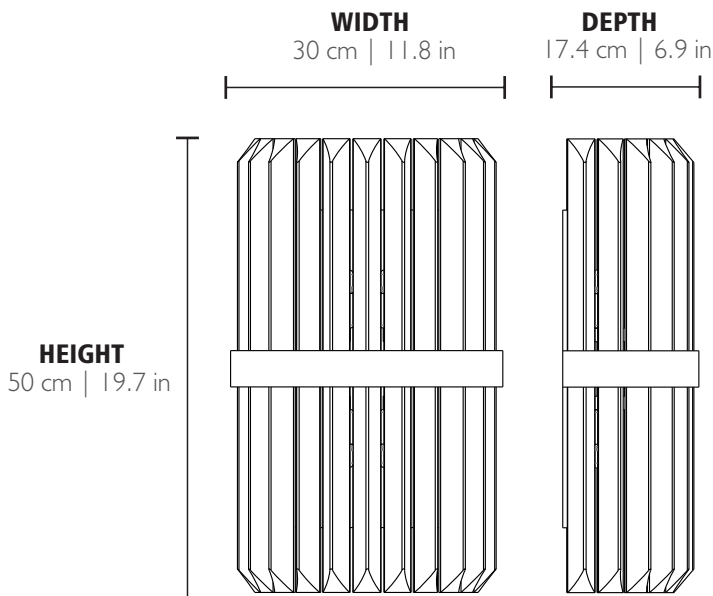

ROYAL • WALL LIGHT

REF. 9165.30

WEIGHT

Net Weight: 5kg | 11 lbs
 Gross Weight: 9kg | 19.8 lbs

BULBS

Quantity: 6
 Type: G9
 Wattage: 40W (max)

MATERIALS

Body: Brass
 Details: Glass

GLASS

Type: Clear

PACKING (approx.)

Dimensions: 55 x 35 x 30 cm
 21.7 x 13.8 x 11.8 in

Volume: 0.06 m³ | 2.04 ft³

CE - Products manufactured according the European norm of security EN 60 598-1.

F - Products adjusted for instalation in surfaces normally inflammable.