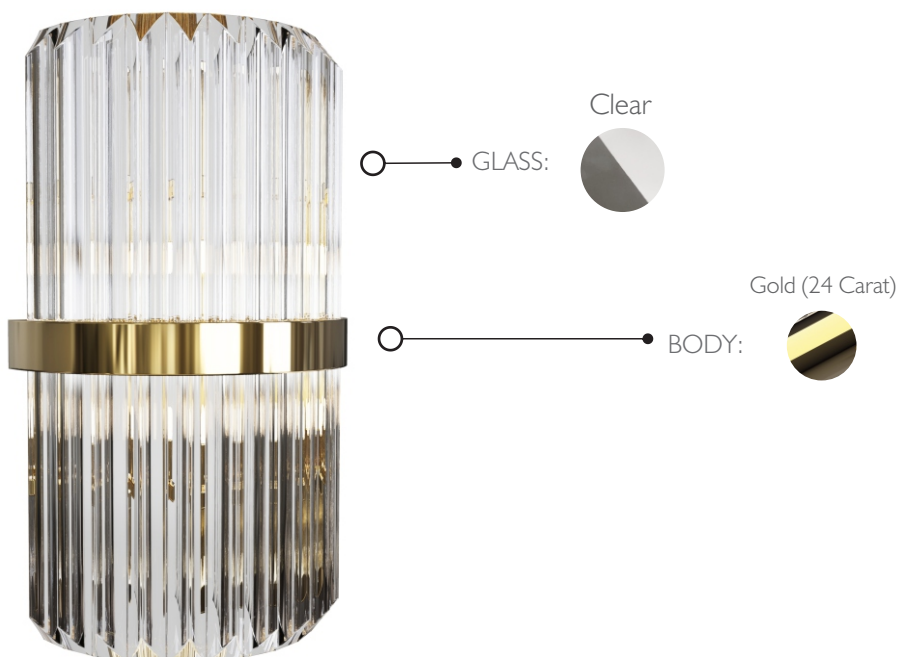

ROYAL • WALL LIGHT

REF. 9165.30

WEIGHT

Net Weight: 5kg | 11 lbs
 Gross Weight: 9kg | 19.8 lbs

BULBS

Quantity: 6
 Type: G9
 Wattage: 40W (max)

MATERIALS

Body: Brass
 Details: Glass

GLASS

Type: Clear

PACKING (approx.)

Dimensions: 55 x 35 x 30 cm
 21.7 x 13.8 x 11.8 in

Volume: 0.06 m³ | 2.04 ft³

CE - Products manufactured according the European norm of security EN 60 598-1.

F - Products adjusted for instalation in surfaces normally inflammable.

□ - Products of class II. The electric isolation is double or reinforced.

ES - Products with the possibility of instalation of low-energy consumption bulbs.

PRODUCT FINISHES & COSTUMIZATION OPTIONS

MORE FINISHES AVAILABLE HERE:
[CLICK HERE](#)