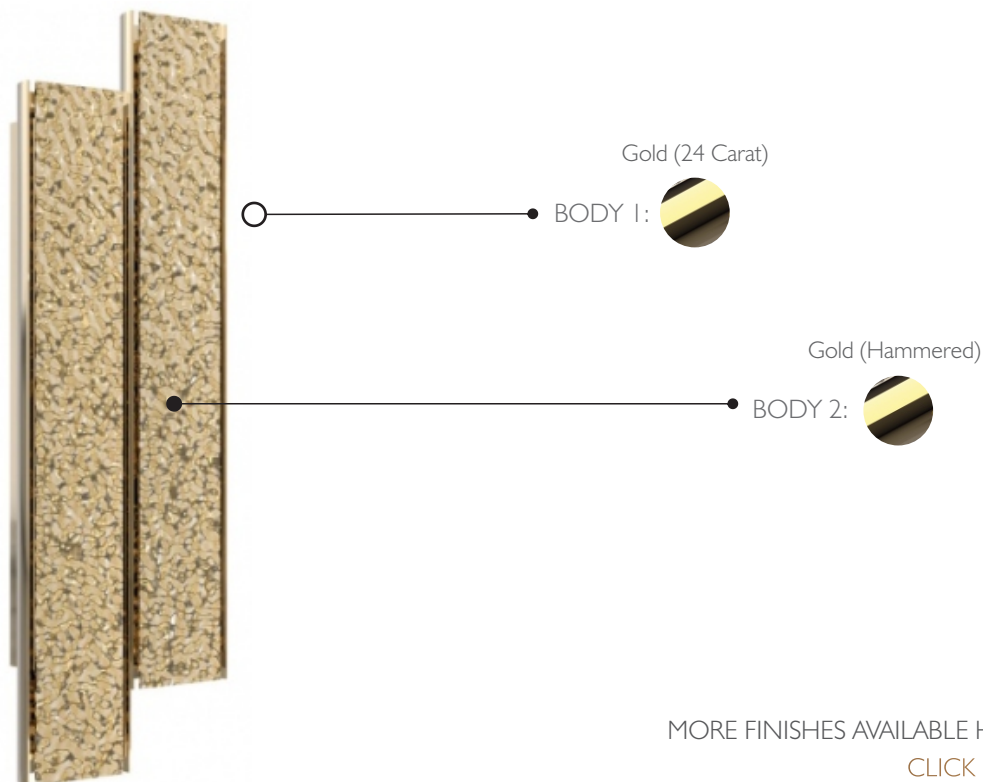

RIVIERA • WALL LIGHT

REF. 9701.4

WEIGHT

Net Weight: 4kg | 8.8 lbs
 Gross Weight: 10kg | 22.0 lbs

BULBS

Quantity: 4
 Type: G9
 Wattage: 40W (max)

MATERIALS

Body: Brass

PACKING (approx.)

Dimensions: 21 x 28 x 71 cm
 8.3 x 11.0 x 28.0 in

Volume: 0.04 m³ | 1.47 ft³

HEIGHT
 61 cm | 24.0 in

CE - Products manufactured according the European norm of security EN 60 598-1.

F - Products adjusted for instalation in surfaces normally inflammable.

□ - Products of class II. The electric isolation is double or reinforced.

ES - Products with the possibility of instalation of low-energy consumption bulbs.

PRODUCT FINISHES & COSTUMIZATION OPTIONS

MORE FINISHES AVAILABLE HERE:
[CLICK HERE](#)