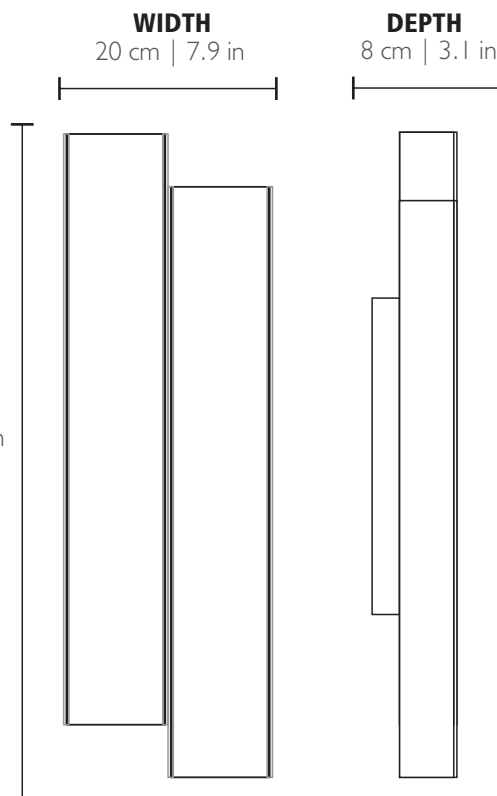

RIVIERA • WALL LIGHT

REF. 9701.4

WEIGHT

Net Weight: 4kg | 8.8 lbs
 Gross Weight: 10kg | 22.0 lbs

BULBS

Quantity: 4
 Type: G9
 Wattage: 40W (max)

MATERIALS

Body: Brass

PACKING (approx.)

Dimensions: 21 x 28 x 71 cm
 8.3 x 11.0 x 28.0 in

Volume: 0.04 m³ | 1.47 ft³

HEIGHT
 61 cm | 24.0 in

CE - Products manufactured according the European norm of security EN 60 598-1.

F - Products adjusted for instalation in surfaces normally inflammable.