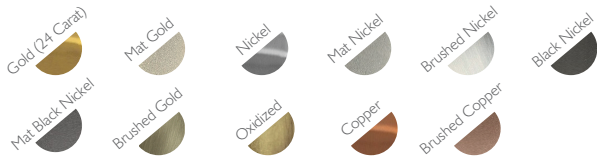

CRYSTAL

Color: Crystal

SWAROVSKI: Per request

PACKING (approx.)

Dimension: 96x96x33 cm | 37.8x37.8x13 in

OTHER VERSIONS

Reference: 9020.60

Height: 105 cm | 41.3 in Diameter: 60 cm | 23.6 in

METAL FINISHING

Lacquered \\ Shine or mat \\ All RAL colours available

CRYSTAL INFORMATION

Under Request

- CE - Products manufactured according the European norm of security EN 60 598-1.
- F - Products adjusted for instalation in surfaces normally inflammable.
- - Products of class II. The electric isolation is double or reinforced.
- E• - Products with the possibility of instalation of low-energy consumption bulbs.