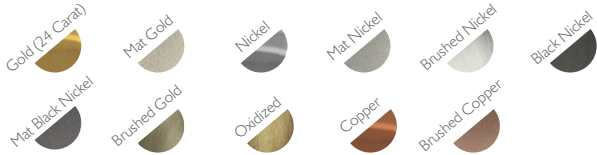

CRYSTAL

Color: Crystal

SWAROVSKI: Per request

PACKING (approx.)

Dimension: 75 x 75 x 34 cm | 29.5 x 29.5 x 13.4 in
Volume: 0.19 m³ | 6.75 ft³

OTHER VERSIONS

Reference: 9020.80 Volume: 0.3 m³ | 10.74 ft³

Height: 150 cm | 59.1 in Diameter: 80 cm | 31.5 in

METAL FINISHING

Lacquered \\ Shine or mat \\ All RAL colours available

CRYSTAL INFORMATION

Under Request

- CE - Products manufactured according the European norm of security EN 60 598-1.
- ▽ - Products adjusted for instalation in surfaces normally inflammable.
- - Products of class II. The electric isolation is double or reinforced.
- ⊞ - Products with the possibility of instalation of low-energy consumption bulbs.