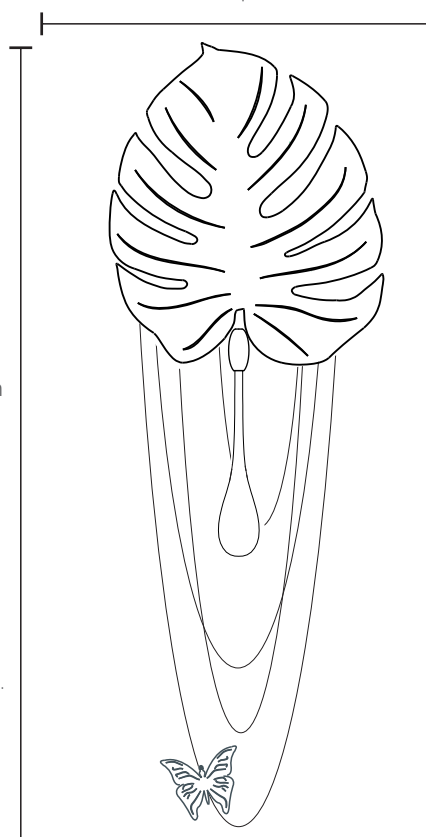

RAINFOREST • WALL LIGHT

REF. 9822.35

WEIGHT

Net Weight: 2.5kg | 5.5 lbs
Gross Weight: 5kg | 11.0 lbs

BULBS

Quantity: 2
Type: G9
Wattage: 40W (max)

MATERIALS

Body: Brass
Details: Glass

PACKING (approx.)

Dimensions: 56 x 46 x 31 cm
22.0 x 18.1 x 12.2 in
Volume: 0.08 m³ | 2.82 ft³

HEIGHT
80 cm | 31.4 in

WIDTH 30 cm | 11.8 in
DEPTH 15 cm | 5.9 in

- CE - Products manufactured according the European norm of security EN 60 598-1.
- F - Products adjusted for instalation in surfaces normally inflammable.
- - Products of class II. The electric isolation is double or reinforced.
- ES - Products with the possibility of instalation of low-energy consumption bulbs.