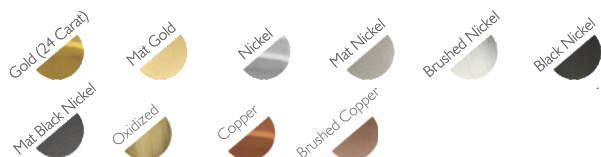

Number: 18 Type: 40W max | G9

CRYSTAL | SWAROVSKI

Color: Crystal

PACKING

Dimension: 50x50x40 cm

METAL FINISHING

Lacquered \ \ Shine or mat \ \ All RAL colours available

CRYSTAL INFORMATION