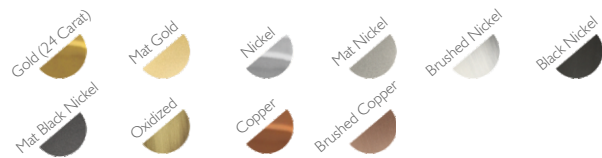

CRYSTAL | Swarovski

Color: Crystal

PACKING

Dimension: 74x74x80 cm

METAL FINISHING

Lacquered \\ Shine or mat \\ All RAL colours available

CRYSTAL INFORMATION

Under Request