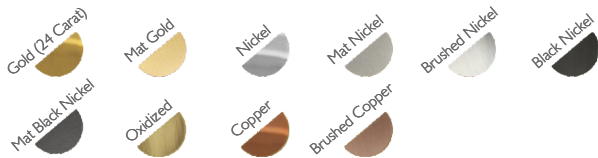

TYPOLOGY | SUSPENSION

NAME | Flute

REF. | 9550.6

DIMENSIONS

Height: 198 cm Diameter: 20cm

WEIGHT

Net Weight: 15 kg Gross Weight: 25 kg

LAMPS

Number: 7 Type: 40W max | G9

PACKING

Dimension: 205x43x21 cm Products manufactured according the European norm of security EN 60 598-1.

METAL FINISHING

CE - P

 - Products adjusted for instalation in surfaces normally inflammable.