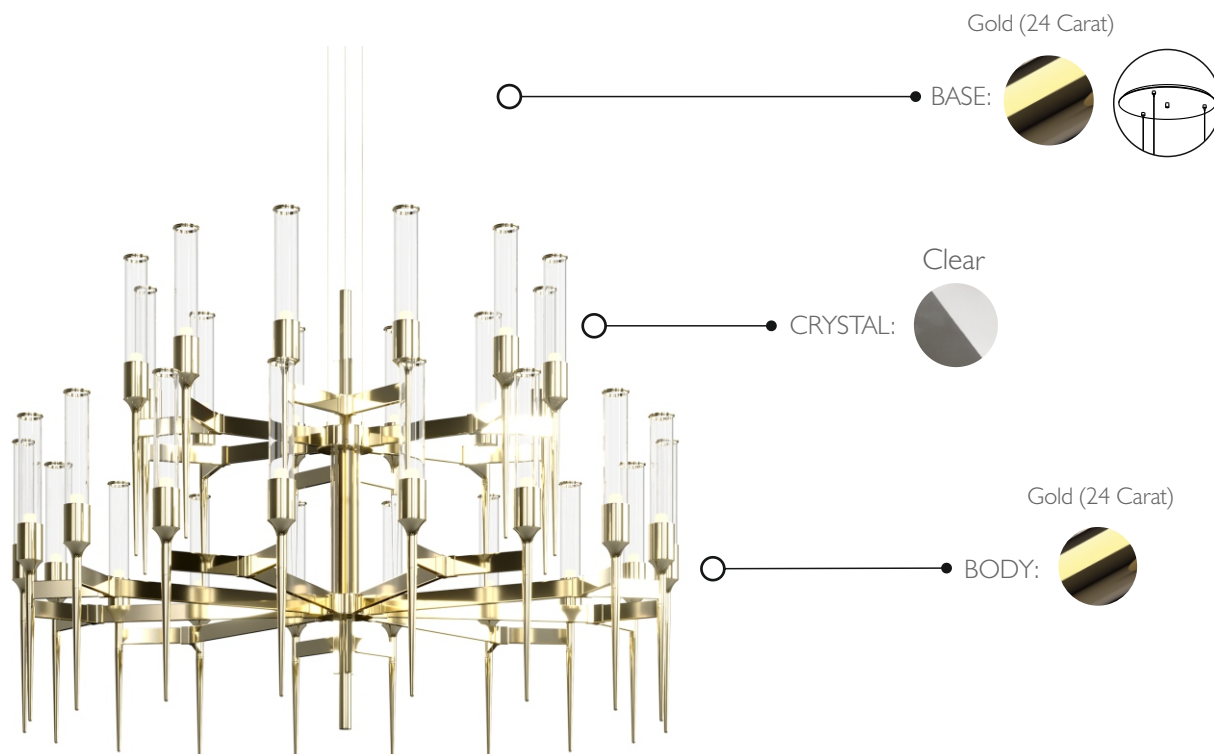

CIELO • CHANDELIER

REF. 9743.120

WEIGHT

Net Weight: 70kg | 154 lbs
 Gross Weight: 90kg | 198 lbs

BULBS

Quantity: 30
 Type: G9
 Wattage: 40W (max)

MATERIALS

Body: Brass
 Details: Glass

GLASS

Type: Clear

PACKING (approx.)

Dimensions: 140 x 95 x 95 cm
 55 x 37.4 x 37.4 in

Volume: 1.35 m³ | 47.6 ft³

Adjustable height
(cables)

HEIGHT
 85 cm | 33.5 in

DIAMETER
 ø120 cm | 47.2 in

BASE
 Single Canopy

CE - Products manufactured according the European norm of security EN 60 598-1.

VF - Products adjusted for instalation in surfaces normally inflammable.

□ - Products of class II. The electric isolation is double or reinforced.

ES - Products with the possibility of instalation of low-energy consumption bulbs.

PRODUCT FINISHES & COSTUMIZATION OPTIONS

MORE FINISHES AVAILABLE HERE:
[CLICK HERE](#)