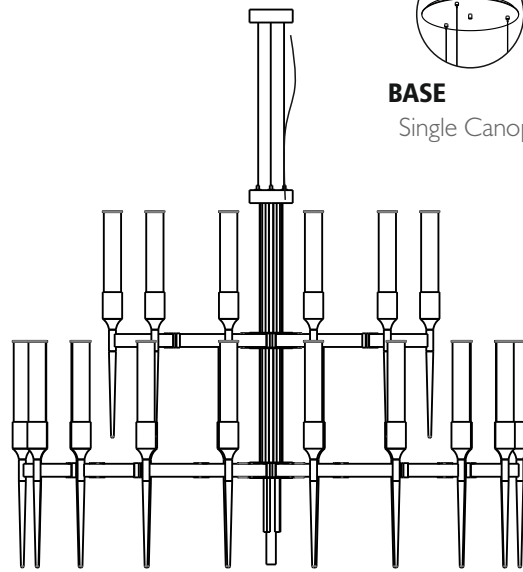

CIELO • CHANDELIER

REF. 9743.120

WEIGHT

Net Weight: 70kg | 154 lbs
 Gross Weight: 90kg | 198 lbs

BULBS

Quantity: 30
 Type: G9
 Wattage: 40W (max)

MATERIALS

Body: Brass
 Details: Glass

GLASS

Type: Clear

PACKING (approx.)

Dimensions: 140 x 95 x 95 cm
 55 x 37.4 x 37.4 in

Volume: 1.35 m³ | 47.6 ft³

Adjustable height
(cables)

HEIGHT
 85 cm | 33.5 in

DIAMETER
 ø120 cm | 47.2 in

BASE
 Single Canopy

CE - Products manufactured according the European norm of security EN 60 598-1.

VF - Products adjusted for instalation in surfaces normally inflammable.

□ - Products of class II. The electric isolation is double or reinforced.