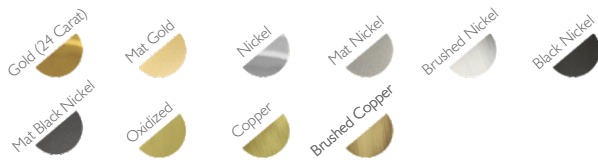

LAMPS

Number: 6 Type: 40W max | G9

PACKING

Dimension: 48x48x140 cm

METAL FINISHING

**Lacquered** \\ Shine or mat \\ All RAL colours available

CE - Products manufactured according to the European norm of security EN 60 598-1.