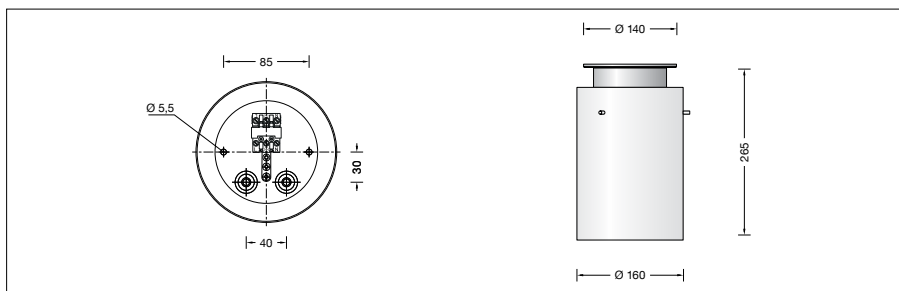

BEGA**89 931.1**

Ceiling luminaire for indoor use

Project · Reference number

Date

Product data sheet

Application

Open and free-radiating ceiling luminaire · indoor luminaire with hand-blown opal glass, satin matt for a soft and uniform light distribution.

Product description

Metal housing,
finish white enamel
Hand-blown opal glass, satin matt
2 mounting holes \varnothing 5.5 mm
Distance apart 85 mm
2 cable entries for through-wiring for mains cable up to \varnothing 10.5 mm max. $3 \times 1.5^{\square}$
Connecting terminal 2.5^{\square}
with plug connection
Earth conductor connection
Lampholder E 27
Safety class I
 – Safety mark
 – Conformity mark
Weight: 1.5 kg

Detailed technical and lighting data for the lamps can be found in the data sheets on our website.

Article No. 89 931.1

Finish options

- Enamel, white
- Stainless steel

Code number **.1**

Code number **.2**