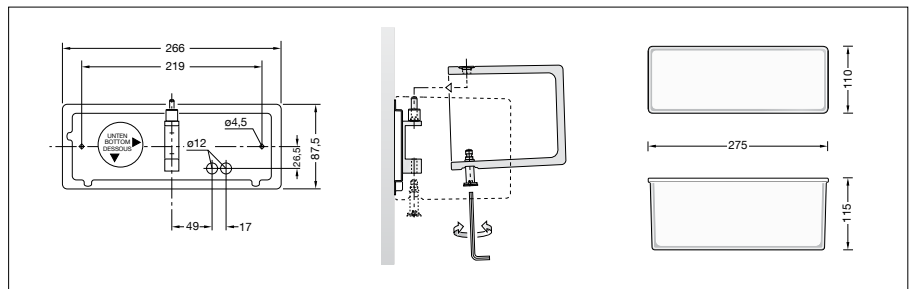

BEGA

89 664

Wall luminaire for indoor use

Project · Reference number

Date

Product data sheet

Application

Enclosed and free-radiating wall luminaire · indoor luminaire with crystal glass and metal bracket.

For all lighting tasks in interior applications. They are ideal for places where a soft and uniform lighting distribution is required.

Product description

Metal housing, finish white enamel

Crystal glass, inside white

2 fixing holes $\varnothing$ 4.5 mm

219 mm spacing

2 cable entries for through-wiring for mains

cable up to $\varnothing$ 10.5 mm max. 3×1.5

Connecting terminal 2.5

Earth conductor connection

Lampholder GX 24 q-3

Electronic ballast (EEI=A2)

220-240 V $\sim$ 0/50-60 Hz

DC 176-264 V

DC Start $\geq$ 198 V

Safety class I

– Safety mark

CE – Conformity mark

Weight: 2.2 kg

Lamp

Compact fluorescent lamp
TC-TELI 26 W · GX 24 q-3

Osram: Dulux T/E Plus 26 W / ... 1800 lm
Philips: PL-T TOP 26 W / 4p 1800 lm

Please note the lamp manufacturers' operating instructions.