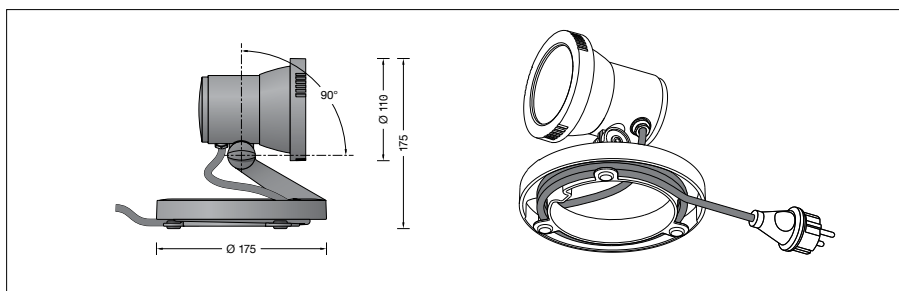

Floodlight made of glass-fibre reinforced polyamide
Clear safety glass
Silicone gasket
Reflector surface made of pure aluminium
Swivel range $-15^{\circ}/+90^{\circ}$
No tools are needed to adjust the operating position
Factory wired with 5 m cable H05RN-F 3 G 1[□] with power plug which is partly rollable under the luminaire
LED power supply unit
220-240 V $\sim$ 50-60 Hz
Safety class I
Protection class safety plug IP X4
Protected against splash water
Protection class luminaire IP 65
Dusttight and protected against water jets
CE – Conformity mark
Weight: 1.0 kg

Inrush current

Inrush current: 14 A / 130 μ s
Maximum number of luminaires of this type per miniature circuit breaker:
B10A: 29 luminaires
B16A: 48 luminaires
C10A: 46 luminaires
C16A: 76 luminaires

Lamp

Module connected wattage	5 W
Luminaire connected wattage	6.5 W
Rated temperature	$t_a = 25^{\circ}\text{C}$
Ambient temperature	$t_{a\text{max}} = 35^{\circ}\text{C}$

On request we can offer you modifications for environments with higher temperatures as a customized product.

84 368 K3

Module designation	LED-0753/930
Colour temperature	3000 K
Colour rendering index	CRI > 90
Module luminous flux	590 lm
Luminaire luminous flux	440 lm
Luminaire luminous efficiency	67,7 lm/W

Lifetime of the LED

Ambient temperature $t_a = 25^{\circ}\text{C}$
– at 350,000h: L70B50

max. ambient temperature $t_a = 35^{\circ}\text{C}$
– at 290,000h: L70B50

Lighting technology

Half beam angle 36°
Luminaire data for the light planning program DIALux for outdoor lighting, street lighting and interior lighting as well as luminaire data in EULUMDAT and IES format are available on our website www.bega.com.

Accessories

For the electrical connection, we recommend the BEGA connecting pillars with safety sockets. You can find them on our website at www.bega.com.