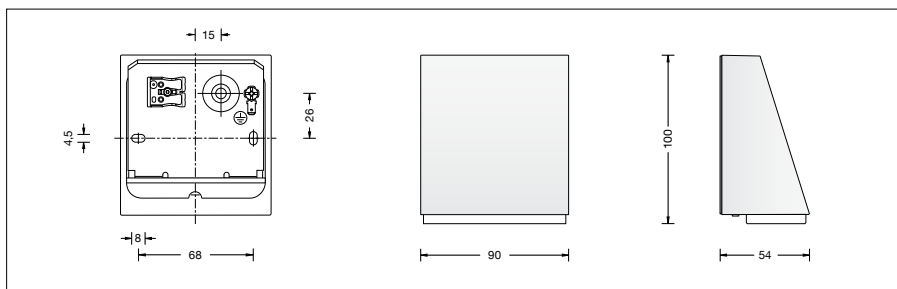

BEGA

78 047.2

Wall luminaire for indoor use

Project · Reference number

Date

Product data sheet

Application

LED wall luminaire · indoor luminaire with integrated power supply unit for orientating lighting tasks.

Product description

Die-cast aluminium and aluminium housing, finish stainless steel

Matt safety glass

2 elongated fixing holes

Width 4,5 mm · 68 mm spacing

1 cable entry for mains supply cable

up to $\varnothing$ 10,5 mm max. 3 x 1,5[□]

Connection terminal 2,5[□]

Earth conductor connection

LED power supply unit

220-240 V $\sim$ 0/50-60 Hz

DC 176-264 V

Safety class I

– Safety mark

CE – Conformity mark

Weight: 0,4 kg

Inrush current

Inrush current: 6 A / 102 μ s

Maximum number of luminaires of this type per miniature circuit breaker:

B 10 A: 60 luminaires

B 16 A: 96 luminaires

C 10 A: 100 luminaires

C 16 A: 161 luminaires

Lamp

Module connected wattage 2,1 W

Luminaire connected wattage 2,7 W

Rated temperature $t_a = 25$ °C

Ambient temperature $t_{a\max} = 65$ °C

78 047.2 K3

Module designation LED-0234/930

Colour temperature 3000 K

Colour rendering index CRI > 90

Module luminous flux 255 lm

Luminaire luminous flux 190 lm

Luminaire luminous efficiency 70,4 lm/W

78 047.2 K4

Module designation LED-0234/940

Colour temperature 4000 K

Colour rendering index CRI > 90

Module luminous flux 265 lm

Luminaire luminous flux 197 lm

Luminaire luminous efficiency 73 lm/W

Service life of the LED

Ambient temperature $t_a = 25$ °C

– at > 500,000 h: L 70 B 50

max. ambient temperature $t_a = 65$ °C

– at 79,000 h: L 70 B 50

Light technique

Luminaire data for the light planning program DIALux for outdoor lighting, street lighting and indoor lighting as well as luminaire data in EULUMDAT- and IES-format you will find on the BEGA web page www.bega.com.

Article No. 78 047.2

LED colour temperature optionally 3000 K or 4000 K

3000 K – Article number + **K3**

4000 K – Article number + **K4**

Finish options

- Enamel, white
- Stainless steel

Code number **.1**

Code number **.2**