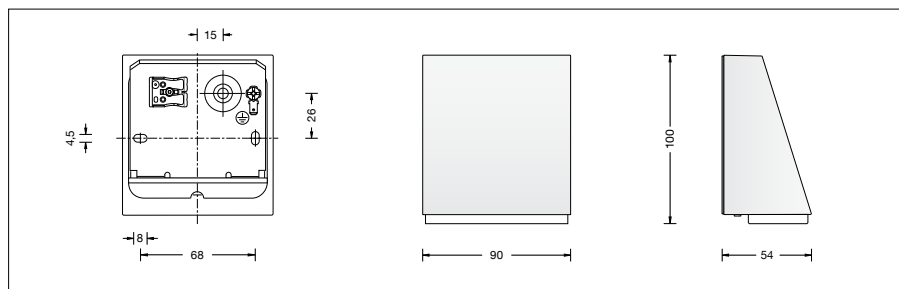

78 047.1

Wall luminaire for indoor use

Project · Reference number

Date

Product data sheet

Application

LED wall luminaire · indoor luminaire with integrated power supply unit for orientating lighting tasks.

Product description

Die-cast aluminium and aluminium housing, finish white enamel

Matt safety glass

2 elongated fixing holes

Width 4,5 mm · 68 mm spacing

1 cable entry for mains supply cable

up to $\varnothing$ 10,5 mm max. $3 \times 1,5^{\square}$

Connection terminal $2,5^{\square}$

Earth conductor connection

LED power supply unit

220-240 V $\sim$ 0/50-60 Hz

DC 176-264 V

Safety class I

– Safety mark

CE – Conformity mark

Weight: 0,4 kg

Inrush current

Inrush current: 6 A / 102 μ s

Maximum number of luminaires of this type per miniature circuit breaker:

B 10 A: 60 luminaires

B 16 A: 96 luminaires

C 10 A: 100 luminaires

C 16 A: 161 luminaires

Lamp

Module connected wattage 2,1 W

Luminaire connected wattage 2,7 W

Rated temperature $t_a = 25^{\circ}\text{C}$

Ambient temperature $t_{a\text{max}} = 65^{\circ}\text{C}$

78 047.1 K3

Module designation LED-0234/930

Colour temperature 3000 K

Colour rendering index CRI > 90

Module luminous flux 255 lm

Luminaire luminous flux 190 lm

Luminaire luminous efficiency 70,4 lm/W

78 047.1 K4

Module designation LED-0234/940

Colour temperature 4000 K

Colour rendering index CRI > 90

Module luminous flux 265 lm

Luminaire luminous flux 197 lm

Luminaire luminous efficiency 73 lm/W

Service life of the LED

Ambient temperature $t_a = 25^{\circ}\text{C}$

– at > 500,000 h: L 70 B 50

max. ambient temperature $t_a = 65^{\circ}\text{C}$

– at 79,000 h: L 70 B 50

Light technique

Luminaire data for the light planning program DIALux for outdoor lighting, street lighting and indoor lighting as well as luminaire data in EULUMDAT- and IES-format you will find on the BEGA web page www.bega.com.

Article No. 78 047.1

LED colour temperature optionally 3000 K or 4000 K

3000 K – Article number + **K3**

4000 K – Article number + **K4**

Finish options

- Enamel, white
- Stainless steel

Code number **.1**
Code number **.2**