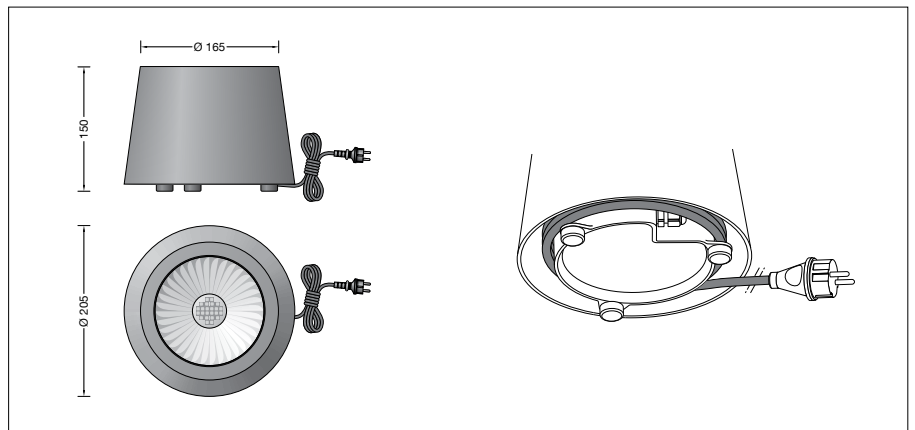

Product description

Luminaire made of aluminium alloy, aluminium and stainless steel
Clear safety glass
Silicone gasket
Reflector made of pure anodised aluminium
Factory wired with 5 m cable H05RN-F 3 G 1[□] with power plug which is partly rollable under the luminaire
LED power supply unit
220-240 V $\sim$ 0/50-60 Hz
Safety class I
Protection class safety plug IP X4
Protected against splash water
Protection class luminaire IP 67
Dust tight and protection against temporary immersion
Impact strength IK08
Protection against mechanical impacts < 5 joule
CE – Conformity mark
Weight: 2.6 kg

Inrush current

Inrush current: 7 A / 26 μ s
Maximum number of luminaires of this type per miniature circuit breaker:
B10A: 27 luminaires
B16A: 45 luminaires
C10A: 46 luminaires
C16A: 75 luminaires

Light technique

Symmetrical wide beam light distribution
Half beam angle 28°

Lamp

Module connected wattage	15.5 W
Luminaire connected wattage	18.8 W
Rated temperature	$t_a = 25^\circ\text{C}$
Ambient temperature	$t_{a\text{ max}} = 45^\circ\text{C}$

On request we can offer you modifications for environments with higher temperatures as a customized product.

77 632 K3

Module designation	LED-0310/830
Colour temperature	3000 K
Colour rendering index	CRI > 80
Module luminous flux	3005 lm
Luminaire luminous flux	2136 lm
Luminaire luminous efficiency	113,6 lm/W

Service life · Ambient temperature

Rated temperature $t_a = 25^\circ\text{C}$	
LED psu:	> 50,000 h
LED module:	> 200,000 h (L80B50) 100,000 h (L90B50)

Ambient temperature $t_{a\text{ max}} = 45^\circ\text{C}$ (100 %)	
LED psu:	50,000 h
LED module:	190,000 h (L80B50) 100,000 h (L90B50)

Accessories

For the electrical connection, we recommend the BEGA connecting pillars with safety sockets. You can find them on our website at www.bega.com.

Light distribution