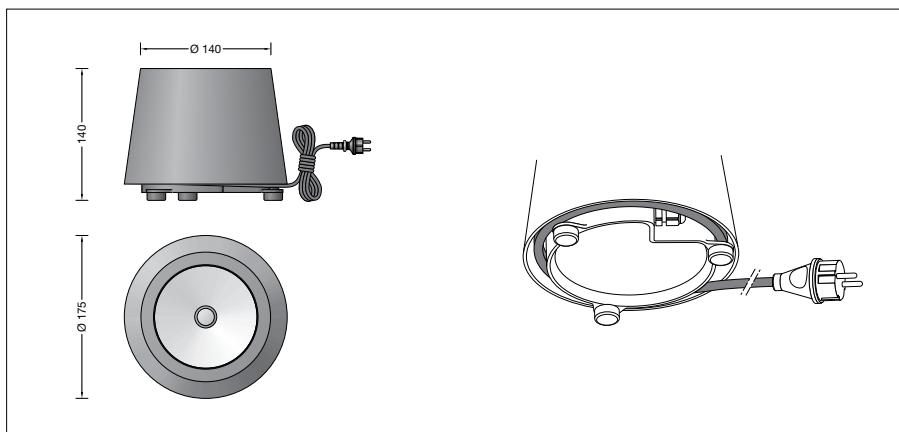

Product description

Luminaire made of aluminium alloy, aluminium and stainless steel
Clear safety glass
Reflector made of pure anodised aluminium
Factory wired with 5 m cable H05RN-F 3 G 1[□] with power plug which is partly rollable under the luminaire
LED power supply unit
220-240 V ~ 0/50-60 Hz
DC 176-280 V
BEGA Thermal Switch®
Temporary thermal shutdown to protect temperature-sensitive components
Safety class I
Protection class IP 67
Dust-tight and protection against temporary immersion
Impact strength IK10
Protection against mechanical impacts < 20 joule
CE – Conformity mark
Weight: 2.0 kg

Inrush current

Inrush current: 20 A / 80 μs
Maximum number of luminaires of this type per miniature circuit breaker:
B 10A: 35 luminaires
B 16A: 56 luminaires
C 10A: 58 luminaires
C 16A: 94 luminaires

Lamp

Module connected wattage	7.9 W
Luminaire connected wattage	9.4 W
Rated temperature	$t_a = 25\text{ °C}$
Ambient temperature	$t_{a\text{ max}} = 50\text{ °C}$

77 625 K3

Module designation	LED-0733/830
Colour temperature	3000 K
Colour rendering index	CRI > 80
Module luminous flux	1125 lm
Luminaire luminous flux	857 lm
Luminaire luminous efficiency	91,2 lm/W

Service life · Ambient temperature

Rated temperature $t_a = 25\text{ °C}$	
LED psu:	> 50,000 h
LED module:	> 200,000 h (L 80 B 50)
	100,000 h (L 90 B 50)

Ambient temperature $t_{a\text{ max}} = 50\text{ °C}$ (100 %)

LED psu:	50,000 h
LED module:	180,000 h (L 80 B 50)

Lighting technology

Very narrow beam rotationally symmetrical light distribution.
Half beam angle 17°
Luminaire data for the light planning program DIALux for outdoor lighting, street lighting and indoor lighting, as well as luminaire data in EULUMDAT and IES format are available on the BEGA website at www.bega.com.

Accessories

For the electrical connection, we recommend the BEGA connecting pillars with safety sockets. You can find them on our website at www.bega.com.

Light distribution