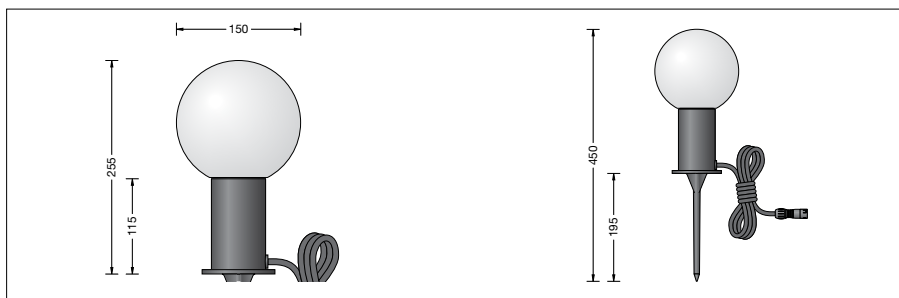

Product description

Luminaire with earthspike made of glass-fibre
reinforced polyamide synthetic
Opal glass with screw neck
Silicone gasket
5 m mains supply cable with 48 V plug
Safety class III ⚡
Protection class IP 65
Dust-tight and protection against water jets
Impact strength IK06
Protection against mechanical
impacts < 1 joule
CE – Conformity mark
Weight: 1.5 kg

Light technique

Luminaire data for the light planning program
DIALux for outdoor lighting, street lighting and
indoor lighting as well as luminaire data in
EULUMDAT- and IES-format you will find on the
BEGA web page www.bega.com.

Lamp

Module connected wattage	1.9 W
Luminaire connected wattage	2.4 W
Rated temperature	$t_a = 25 \text{ °C}$
Ambient temperature	$t_{a \text{ max}} = 60 \text{ °C}$
Voltage	48 V = DC

55 038 K3

Module designation	LED-0684/830
Colour temperature	3000 K
Colour rendering index	CRI > 80
Module luminous flux	295 lm
Luminaire luminous flux	239 lm
Luminaire luminous efficiency	99,6 lm/W

Service life · Ambient temperature

Rated temperature $t_a = 25 \text{ °C}$	
LED psu:	> 50,000 h
LED module:	> 200,000 h (L.80 B50)
	100,000 h (L.90 B50)

Ambient temperature $t_{a \text{ max}} = 60 \text{ °C}$ (100 %)

LED psu:	50,000 h
LED module:	160,000 h (L.80 B50)

Light distribution

Accessories

- **13 566** Smart Tower with connecting cable and mains plug
- **13 567** Smart Tower with connecting cable and free cable end
- **13 568** Smart Extender Distributor with 5 m cable and 48 V plug, switchable and dimmable via Zigbee Control module
- **10 596** Extension cable 5 m
- **10 597** Extension cable 10 m
- **10 526** Remote control ONE
- **13 569** Remote control PRO
- **70 588** Gateway for controlling your lighting system by app BEGA Gateway from a smartphone or tablet

For the accessories a separate instructions for use can be provided upon request.