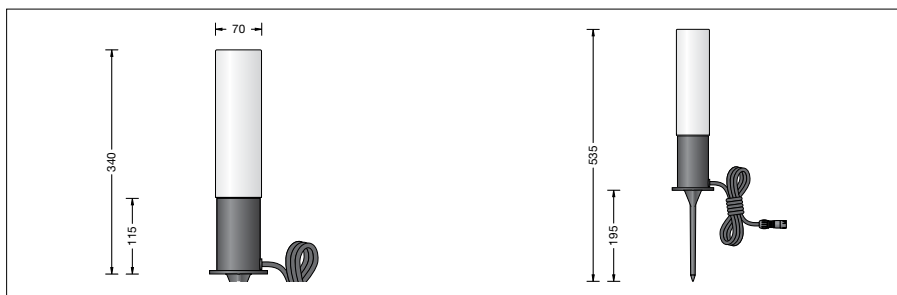

BEGA**55 018**

Plug & Play Garden luminaire

 IP 65

Project · Reference number

Date

Product data sheet

Application

BEGA Plug & Play
 Portable LED garden luminaire with earthspike,
 connecting cable and 48 V plug.
 Luminaire with opal glass for a soft and uniform
 light distribution.

Product description

Luminaire with earthspike made of glass-fibre
 reinforced polyamide synthetic
 Opal glass with screw neck
 Silicone gasket
 5 m mains supply cable with 48 V plug
 Safety class III 
 Protection class IP 65
 Dust-tight and protection against water jets
 Impact strength IK06
 Protection against mechanical
 impacts < 1 joule
CE – Conformity mark
 Weight: 1.0 kg

Lamp

Module connected wattage	1.9 W
Luminaire connected wattage	2.4 W
Rated temperature	$t_a = 25 \text{ °C}$
Ambient temperature	$t_{a \text{ max}} = 60 \text{ °C}$
Voltage	48 V = DC

55 018 K3

Module designation	LED-0684/830
Colour temperature	3000 K
Colour rendering index	CRI > 80
Module luminous flux	295 lm
Luminaire luminous flux	236 lm
Luminaire luminous efficiency	98,3 lm/W