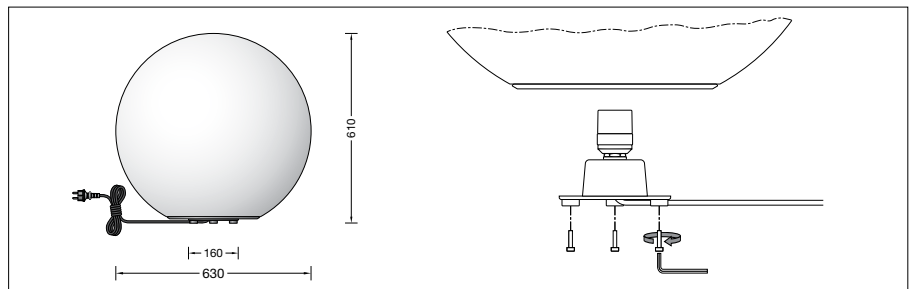

BEGA

55 016

Garden luminaire

Project · Reference number

Date

Product data sheet

Application

Portable garden luminaire with bottom plate, mains supply cable and power plug, which is standing on the floorspace without any fixation. The white plastic sphere reduces the luminance of the lamp to a considerable extent and distributes the light softly and uniformly over the whole surface.

For an accentuating and sensational illumination at the house or in the private garden.

Product description

Luminaire with bottom plate made of stainless steel

Steel grade no. 1.4301

White synthetic sphere

Factory pre-wired with

5 m connecting cable H05RN-F 3 × 1[□] and power plug

Lampholder E 27

Safety class I

Protection class · safety plug IP X4

Protection against splash water

Protection class · luminaire IP 65

Dust tight luminaires and protected against water jets

Impact strength IK10

Protection against mechanical

impacts < 20 joule

– Safety mark

CE – Conformity mark

Weight: 7.9 kg

Light technique

Luminaire data for the light planning program DIALux for outdoor lighting, street lighting and indoor lighting as well as luminaire data in EULUMDAT- and IES-format you will find on the BEGA web page www.bega.com.

Lamp

Luminaire with lampholder E 27

Lamp wattage max. 150 W

High voltage tungsten halogen lamp QA 60 · E 27

Osram: Hal Pro CL A 116 W 2135 lm

Philips: Hal. Classic 105 W A55 1CT 1980 lm

Sylvania: Cleco A60 230 V 105 W 1900 lm

Please note the lamp manufacturers' operating instructions.

Accessories

Permanent connecting pillar optionally with anchorage unit or screw-on base, for electrical connection of portable garden luminaires and electric gardening tools.

70 704 with anchorage unit and 2 safety socket outlets

70 706 with screw-on base and 2 safety socket outlets

70 705 with anchorage unit and 3 safety socket outlets

70 709 with screw-on base and 3 safety socket outlets

Portable connecting pillar

10 713 with earth spike and 2 safety socket outlets

For the accessories a separate instructions for use can be provided upon request.