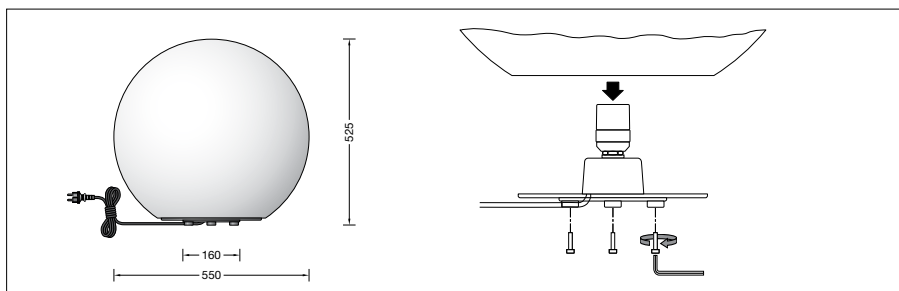

For an accentuating and sensational illumination at the house or in the private garden.

Product description

Luminaire with bottom plate made of stainless steel

Steel grade no. 1.4301

White synthetic sphere

Ready for connection with

5 m connecting cable H05RN-F 3 × 1[□] and mains plug.

Lampholder E 27

Safety class I

Protection class · safety plug IP X4

Protection against splash water

Protection class · luminaire IP 65

Dust tight luminaires and protected against water jets

Impact strength IK10

Protection against mechanical

impacts < 20 joule

CE – Conformity mark

Weight: 5.5 kg

Lamp

Luminaire with lampholder E 27

Lamp output max. 150 W

For this luminaire we recommend the following BEGA LED lamps:

13510 LED 7 W · 805 lm · 2700 K

13548 LED 7 W · 805 lm · 2700 K
dimnable

13584 LED 7 W · 805 lm · 3000 K

13586 LED 7 W · 805 lm · 3000 K
dimnable

13512 LED 8 W · 1055 lm · 2700 K

13564 LED 12 W · 1400 lm · 2700 K

13565 LED 12 W · 1400 lm · 2700 K
dimnable

13588 LED 8 W · 1055 lm · 3000 K

13590 LED 12 W · 1400 lm · 3000 K

13592 LED 12 W · 1400 lm · 3000 K
dimnable

Radio-controlled version (Zigbee 3.0):

13555 LED 9 W · 805 lm · 2700 K
dimnable

13556 LED 9 W · 805 lm · 2700-6500 K
dimnable · tunable white

13557 LED 9.5 W · 805 lm · 2700-6500 K
dimnable · tunable white · RGBW

Detailed technical and lighting data for the lamps can be found in the data sheets on our website.

Light technique

Luminaire data for the light planning program DIALux for outdoor lighting, street lighting and indoor lighting as well as luminaire data in EULUMDAT- and IES-format you will find on the BEGA web page www.bega.com.

Accessories

For the electrical connection, we recommend the BEGA connecting pillars with safety sockets. You can find them on our website at www.bega.com.