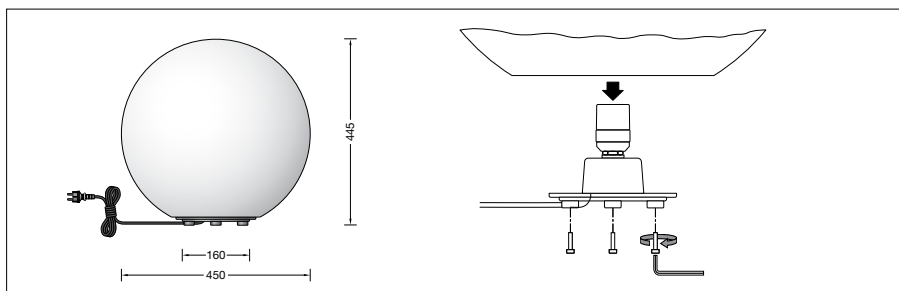

For an accentuating and sensational illumination at the house or in the private garden.

Product description

Luminaire with bottom plate made of stainless steel

Steel grade no. 1.4301

White synthetic sphere

Ready for connection with

5 m connecting cable H05RN-F 3 × 1[□] and mains plug.

Lampholder E 27

Safety class I

Protection class · safety plug IP X4

Protection against splash water

Protection class · luminaire IP 65

Dust tight luminaires and protected against water jets

Impact strength IK10

Protection against mechanical

impacts < 20 joule

CE – Conformity mark

Weight: 2.6 kg

Lamp

Luminaire with lampholder E 27

Lamp output max. 100 W

For this luminaire we recommend the following BEGA LED lamps:

13510 LED 7 W · 805 lm · 2700 K

13548 LED 7 W · 805 lm · 2700 K
dimnable

13584 LED 7 W · 805 lm · 3000 K

13586 LED 7 W · 805 lm · 3000 K
dimnable

13512 LED 8 W · 1055 lm · 2700 K

13564 LED 12 W · 1400 lm · 2700 K

13565 LED 12 W · 1400 lm · 2700 K
dimnable

13588 LED 8 W · 1055 lm · 3000 K

13590 LED 12 W · 1400 lm · 3000 K

13592 LED 12 W · 1400 lm · 3000 K
dimnable

Radio-controlled version (Zigbee 3.0):

13555 LED 9 W · 805 lm · 2700 K
dimnable

13556 LED 9 W · 805 lm · 2700-6500 K
dimnable · tunable white

13557 LED 9.5 W · 805 lm · 2700-6500 K
dimnable · tunable white · RGBW

Detailed technical and lighting data for the lamps can be found in the data sheets on our website.

Light technique

Luminaire data for the light planning program DIALux for outdoor lighting, street lighting and indoor lighting as well as luminaire data in EULUMDAT- and IES-format you will find on the BEGA web page www.bega.com.

Accessories

For the electrical connection, we recommend the BEGA connecting pillars with safety sockets. You can find them on our website at www.bega.com.