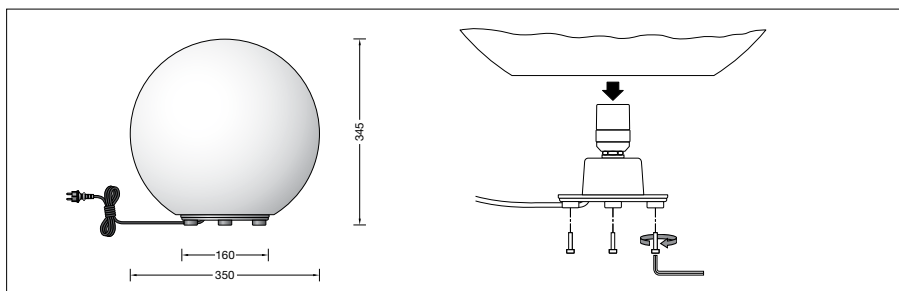

For an accentuating and sensational illumination at the house or in the private garden.

Product description

Luminaire with bottom plate made of stainless steel

Steel grade no. 1.4301

White synthetic sphere

Ready for connection with

5 m connecting cable H05RN-F 3 × 1[□] and mains plug.

Lampholder E 27

Safety class I

Protection class · safety plug IP X4

Protection against splash water

Protection class · luminaire IP 65

Dust tight luminaires and protected against water jets

Impact strength IK10

Protection against mechanical

impacts < 20 joule

CE – Conformity mark

Weight: 3.1 kg

Lamp

Luminaire with lampholder E 27

Lamp output max. 75 W

For this luminaire we recommend the following BEGA LED lamps:

13510 LED 7 W · 805 lm · 2700 K

13548 LED 7 W · 805 lm · 2700 K
dimnable

13584 LED 7 W · 805 lm · 3000 K

13586 LED 7 W · 805 lm · 3000 K
dimnable

13512 LED 8 W · 1055 lm · 2700 K

13588 LED 8 W · 1055 lm · 3000 K

Radio-controlled version (Zigbee 3.0):

13555 LED 9 W · 805 lm · 2700 K
dimnable

13556 LED 9 W · 805 lm · 2700-6500 K
dimnable · tunable white

13557 LED 9.5 W · 805 lm · 2700-6500 K
dimnable · tunable white · RGBW

Detailed technical and lighting data for the lamps can be found in the data sheets on our website.

Light technique

Luminaire data for the light planning program DIALux for outdoor lighting, street lighting and indoor lighting as well as luminaire data in EULUMDAT- and IES-format you will find on the BEGA web page www.bega.com.

Accessories

For the electrical connection, we recommend the BEGA connecting pillars with safety sockets. You can find them on our website at www.bega.com.