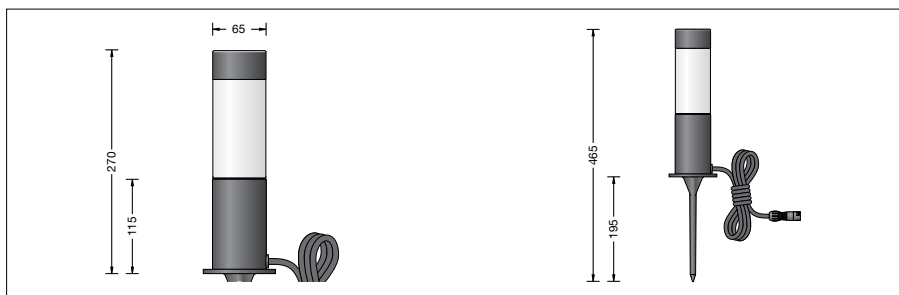

Project · Reference number

Date

Product data sheet

Application

BEGA Plug & Play
Portable LED garden luminaire with earthspike,
connecting cable and 48 V plug.
Luminaire with opal glass for a soft and uniform
light distribution.

Product description

Luminaire with earthspike made of glass-fibre
reinforced polyamide synthetic
Opal glass with screw neck
Silicone gasket
5 m mains supply cable with 48 V plug
Safety class III ⚡
Protection class IP 65
Dust-tight and protection against water jets
Impact strength IK06
Protection against mechanical
impacts < 1 joule
CE – Conformity mark
Weight: 1.0 kg

Light technique

Luminaire data for the light planning program
DIALux for outdoor lighting, street lighting and
indoor lighting as well as luminaire data in
EULUMDAT- and IES-format you will find on the
BEGA web page www.bega.com.

Lamp

Module connected wattage	1.9 W
Luminaire connected wattage	2.4 W
Rated temperature	$t_a = 25 \text{ }^\circ\text{C}$
Ambient temperature	$t_{a \text{ max}} = 60 \text{ }^\circ\text{C}$
Voltage	48 V = DC

55 008 K3

Module designation	LED-0684/830
Colour temperature	3000 K
Colour rendering index	CRI > 80
Module luminous flux	290 lm
Luminaire luminous flux	186 lm
Luminaire luminous efficiency	77,5 lm/W

Service life of the LED

Ambient temperature $t_a = 25 \text{ }^\circ\text{C}$
– at > 500,000 h: L 70 B 50

max. ambient temperature $t_a = 60 \text{ }^\circ\text{C}$
– at 89,000 h: L 70 B 50

Light distribution

Accessories

- **13 566** Smart Tower with connecting cable and mains plug
- **13 567** Smart Tower with connecting cable and free cable end
- **13 568** Smart Extender Distributor with 5 m cable and 48 V plug, switchable and dimmable via Zigbee Control module
- **10 596** Extension cable 5 m
- **10 597** Extension cable 10 m
- **10 526** Remote control ONE
- **13 569** Remote control PRO
- **70 588** Gateway for controlling your lighting system by app BEGA Gateway from a smartphone or tablet

For the accessories a separate instructions for use can be provided upon request.