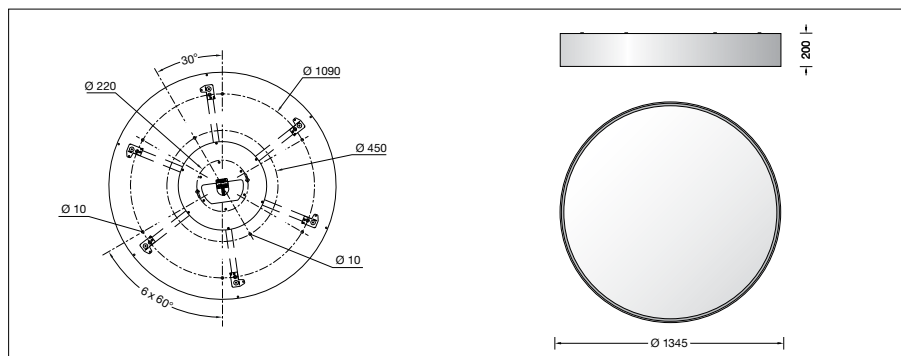

Large-area LED luminaire »STUDIO LINE«
Aluminium housing shield,
velvet black enamel finish
Inside hue matt copper
Metal luminaire mounting plate,
finish white enamel
Light-diffusing synthetic luminaire cover
Silicone gasket
Mounting round plate with 6 fixing holes,
Angle 120° · pitch circle $\varnothing$ 1,090 mm and with 2
fixing holes, $\varnothing$ 10 mm on pitch circle $\varnothing$ 450 mm
Connecting terminals 2.5[□] · Plug system
Earth conductor terminal
LED power supply unit
220-240 V $\sim$ 0/50-60 Hz
DALI controllable
A basic isolation exists between power cable
and control line
Safety class I
CE – Conformity mark
Weight: 57.4 kg

Inrush current

Inrush current: 59 A / 165 μ s
Maximum number of luminaires of this
type per miniature circuit breaker:
B10A: 5 luminaires
B16A: 9 luminaires
C10A: 9 luminaires
C16A: 16 luminaires

Light technique

Luminaire data for the light planning program
DIALux for outdoor lighting, street lighting and
indoor lighting as well as luminaire data in
EULUMDAT- and IES-format you will find on the
BEGA web page www.bega.com.

Lamp

Module connected wattage	121.6 W
Luminaire connected wattage	138.2 W
Rated temperature	$t_a = 25$ °C
Ambient temperature	$t_{a \max} = 40$ °C

50 791.6 K3

Module designation	8 x LED-0690/930
Colour temperature	3000 K
Colour rendering index	CRI > 90
Module luminous flux	20320 lm
Luminaire luminous flux	15250 lm
Luminaire luminous efficiency	110,3 lm/W

Service life · Ambient temperature

Rated temperature $t_a = 25$ °C	
LED psu:	> 50,000 h
LED module:	> 200,000 h (L80 B50) 50,000 h (L90 B50)
Ambient temperature $t_{a \max} = 40$ °C (100 %)	
LED psu:	50,000 h
LED module:	> 200,000 h (L80 B50) 50,000 h (L90 B50)

Article No. 50 791.6

Interior colour options

- white Code number **.1**
- matt aluminium Code number **.2**
- matt brass Code number **.4**
- matt copper Code number **.6**