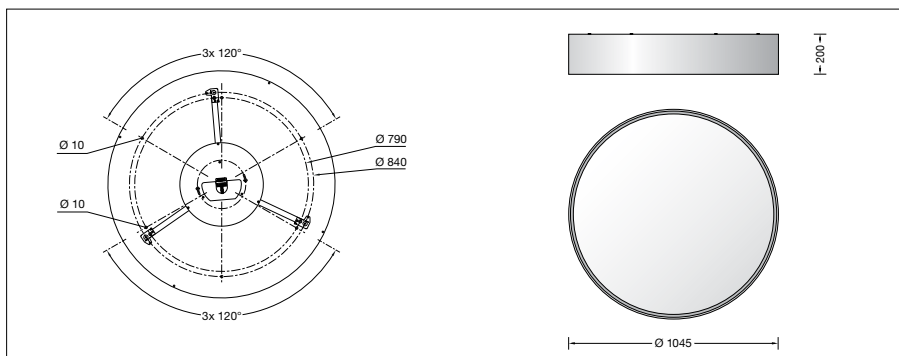

Large-area LED luminaire »STUDIO LINE«
Aluminium housing shield,
velvet black enamel finish,
Inside hue matt aluminium
Metal luminaire mounting plate,
finish white enamel
Light-diffusing synthetic luminaire cover
Silicone gasket
Mounting round plate with 3 fixing holes,
Angle 120° · pitch circle ø 840 mm
and with 3 fixing holes, ø 10 mm on pitch circle
ø 790 mm
Connecting terminals 2.5[□] · Plug system
Earth conductor terminal
LED power supply unit
220-240 V $\approx$ 0/50-60 Hz
DALI controllable
A basic isolation exists between power cable
and control line
Safety class I
CE – Conformity mark
Weight: 34.7 kg

Inrush current

Inrush current: 50 A / 209 μ s
Maximum number of luminaires of this
type per miniature circuit breaker:
B 10A: 6 luminaires
B 16A: 10 luminaires
C 10A: 10 luminaires
C 16A: 16 luminaires

Light technique

Luminaire data for the light planning program
DIALux for outdoor lighting, street lighting and
indoor lighting as well as luminaire data in
EULUMDAT- and IES-format you will find on the
BEGA web page www.bega.com.

Lamp

Module connected wattage	92.4 W
Luminaire connected wattage	101 W
Rated temperature	$t_a = 25\text{ °C}$
Ambient temperature	$t_{a\text{ max}} = 35\text{ °C}$

50 790.2 K3

Module designation	4 x LED-0704/930
Colour temperature	3000 K
Colour rendering index	CRI > 90
Module luminous flux	14960 lm
Luminaire luminous flux	10990 lm
Luminaire luminous efficiency	108,8 lm/W

Service life · Ambient temperature

Rated temperature $t_a = 25\text{ °C}$	
LED psu:	> 50,000 h
LED module:	> 200,000 h (L 80 B 50) 50,000 h (L 90 B 50)
Ambient temperature $t_{a\text{ max}} = 35\text{ °C}$ (100 %)	
LED psu:	50,000 h
LED module:	> 200,000 h (L 80 B 50) 50,000 h (L 90 B 50)

Article No. 50 790.2

Interior colour options

- white Code number **.1**
- matt aluminium Code number **.2**
- matt brass Code number **.4**
- matt copper Code number **.5**