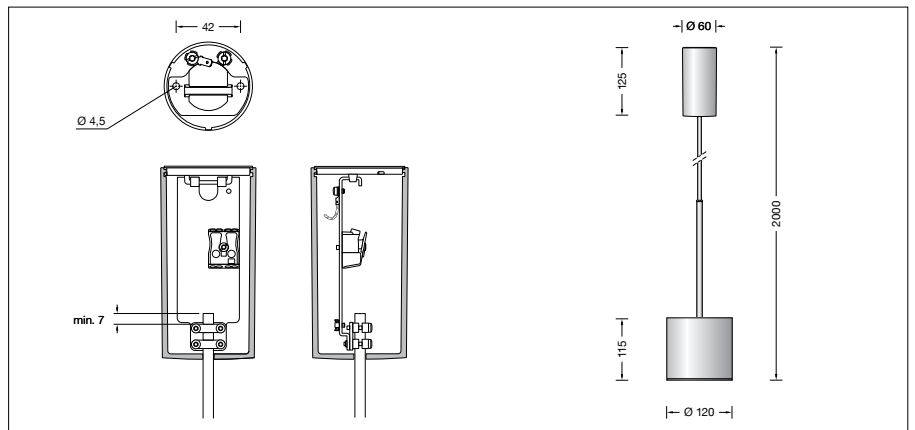

Date

Product data sheet

Application

LED Pendant luminaire downlight · indoor
luminaire with aluminium housing for non-glare
light deflected downwards.

Product description

LED Pendant luminaire downlight »STUDIO LINE«
Aluminium luminaire housing,
velvet white enamel finish
Inside hue matt copper
Trim ring · Chrome finish
Light-diffusing silicone lens
Reflector made of pure anodised aluminium
White flex suspension $3 \times 0,75^{\square}$
Overall length of luminaire approx. 2000 mm
Connection terminal $2.5^{\square}$
Earth conductor connection
LED power supply unit
220-240 V $\sim$ 0/50-60 Hz
DC 176-280 V
Safety class I
CE – Conformity mark
Weight: 1.4 kg

Inrush current

Inrush current: 5 A / 50 μ s
Maximum number of luminaires of this
type per miniature circuit breaker:
B10A: 31 luminaires
B16A: 50 luminaires
C10A: 52 luminaires
C16A: 85 luminaires

Lamp

Module connected wattage	8.1 W
Luminaire connected wattage	9.8 W
Rated temperature	$t_a = 25^{\circ}\text{C}$
Ambient temperature	$t_{a\text{max}} = 35^{\circ}\text{C}$

50 747.6 K3

Module designation	LED-0800/930
Colour temperature	3000 K
Colour rendering index	CRI > 90
Module luminous flux	1255 lm
Luminaire luminous flux	807 lm
Luminaire luminous efficiency	82,3 lm/W

Service life of the LED

Ambient temperature $t_a = 25^{\circ}\text{C}$
– at 400,000h: L70 B50

max. ambient temperature $t_a = 35^{\circ}\text{C}$
– at 350,000h: L70 B50

Lighting technology

Half beam angle 40°
Luminaire data for the light planning program
DIALux for outdoor lighting, street lighting and
indoor lighting, as well as luminaire data in
EULUMDAT and IES format are available on the
BEGA website at www.bega.com.

Article No. 50 747.6

Interior colour options

- matt aluminium
- matt brass
- matt copper

Code number **.2**

Code number **.4**

Code number **.6**