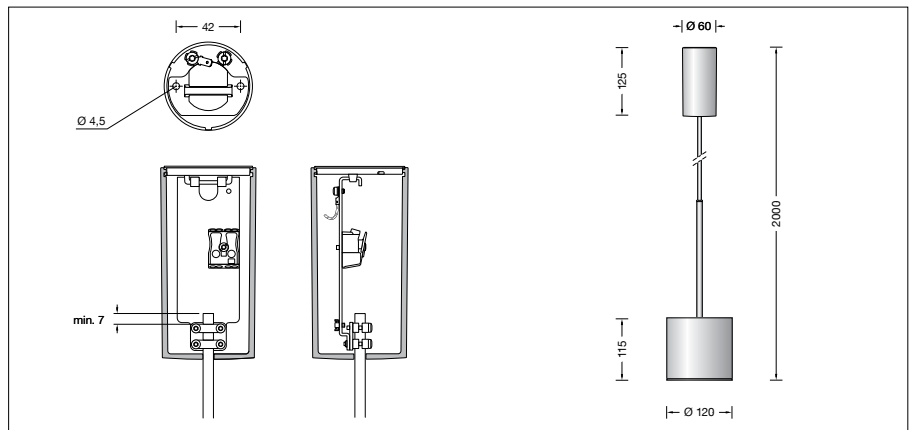

BEGA

50 744.4

Pendant luminaire for indoor use

Project · Reference number

Date

Product data sheet

Application

LED pendant luminaire downlight · indoor
luminaire with narrow beam light distribution.

Product description

LED Pendant luminaire downlight »STUDIO LINE«
Aluminium luminaire housing,
velvet black enamel finish,
Inside hue matt brass
Trim ring · Chrome finish
Light-diffusing silicone lens
Reflector made of pure anodised aluminium
Black flex suspension 3×0.75 □
Overall length of luminaire approx. 2000 mm
Connection terminal 2.5 □
Earth conductor connection
LED power supply unit
220-240 V $\sim$ 0/50-60 Hz
DC 176-280 V
Safety class I
CE – Conformity mark
Weight: 1.4 kg

Inrush current

Inrush current: 5 A / 50 μ s
Maximum number of luminaires of this
type per miniature circuit breaker:
B10A: 31 luminaires
B16A: 50 luminaires
C10A: 52 luminaires
C16A: 85 luminaires

Lamp

Module connected wattage	8.1 W
Luminaire connected wattage	9.8 W
Rated temperature	$t_a = 25$ °C
Ambient temperature	$t_{a \max} = 35$ °C

50 744.4 K3

Module designation	LED-0800/930
Colour temperature	3000 K
Colour rendering index	CRI > 90
Module luminous flux	1255 lm
Luminaire luminous flux	861 lm
Luminaire luminous efficiency	87,9 lm/W

Service life of the LED

Ambient temperature $t_a = 25$ °C
– at 400,000h: L70B50

max. ambient temperature $t_a = 35$ °C
– at 350,000h: L70B50

Lighting technology

Half beam angle 40°
Luminaire data for the light planning program
DIALux for outdoor lighting, street lighting and
indoor lighting, as well as luminaire data in
EULUMDAT and IES format are available on the
BEGA website at www.bega.com.

Article No. 50 744.4

Interior colour options

- matt aluminium
- matt brass
- matt copper

Code number **.2**

Code number **.4**

Code number **.6**