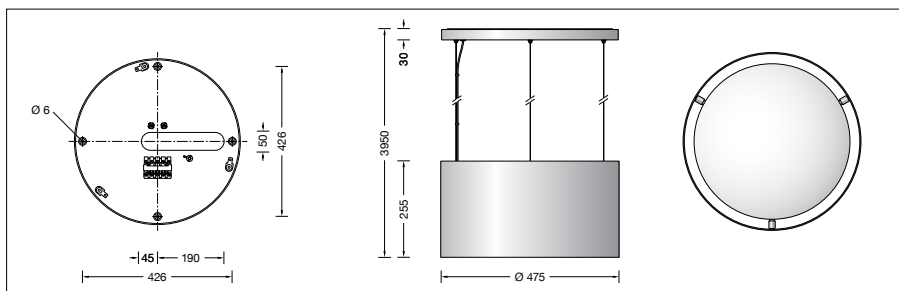

Product description

LED pendant luminaire »STUDIO LINE«
Aluminium housing shield,
velvet black enamel finish,
Inside hue matt aluminium
Impact resistant synthetic diffuser, white
Light distribution separately controllable
Mounting plate with 2 fixing
holes $\varnothing$ 6 mm · 426 mm spacing
Black flex suspension $5 \times 0,75$ □
Steel wire suspension
Overall length of luminaire approx. 3950 mm
Connection terminal 2.5 □
Earth conductor connection
LED power supply unit
220-240 V $\sim$ 0/50-60 Hz
DALI controllable
A basic isolation exists between power cable
and control line
Safety class I
CE – Conformity mark
Weight: 12.2 kg

Inrush current

Inrush current: 35 A / 400 μ s
Maximum number of luminaires of this
type per miniature circuit breaker:
B 10A: 4 luminaires
B 16A: 7 luminaires
C 10A: 8 luminaires
C 16A: 12 luminaires

Light technique

Luminaire data for the light planning program
DIALux for outdoor lighting, street lighting and
indoor lighting as well as luminaire data in
EULUMDAT- and IES-format you will find on the
BEGA web page www.bega.com.

Lamp

Module connected wattage	87 W
Luminaire connected wattage	96 W
Rated temperature	$t_a = 25$ °C
Ambient temperature	$t_{a, \max} = 30$ °C

50 741.2 K3

Colour temperature	3000 K
Colour rendering index	CRI > 90
Module luminous flux	11010 lm
Luminaire luminous flux	6871 lm
Luminaire luminous efficiency	71,6 lm/W

Service life · Ambient temperature

Ambient temperature $t_a = 25$ °C	
LED psu:	> 50,000 h
LED module:	70,000 h (L 80 B 50)
	50,000 h (L 80 B 50)

Ambient temperature $t_a = 30$ °C	
LED psu:	50,000 h
LED module:	52,000 h (L 80 B 50)
	50,000 h (L 80 B 50)

Article No. 50 741.2

Interior colour options

- matt aluminium
- matt brass
- matt copper

Code number **.2**
Code number **.4**
Code number **.6**