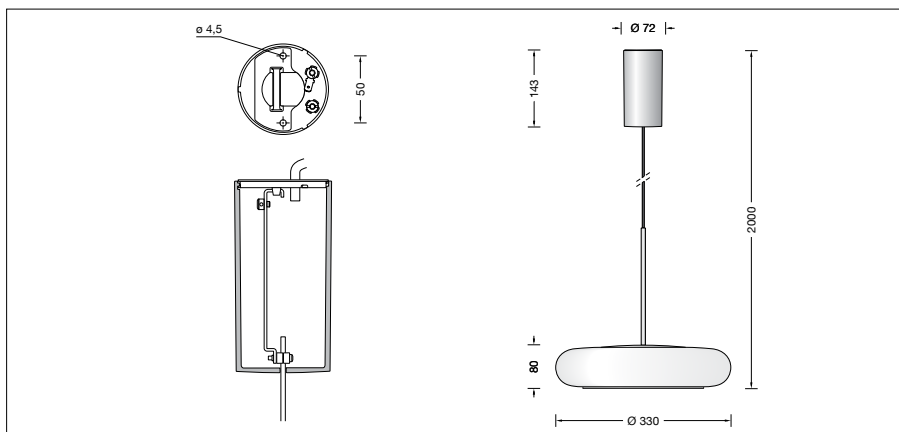

Product description

Metal luminaire housing, stainless steel finish
Hand-blown opal glass, satin matt
Black flex suspension $2 \times 0,75 \square$
Overall length of luminaire approx. 2000 mm
Connecting terminal DA DA for digital control
LED power supply unit inside canopy
220-240 V $\sim$ 0/50-60 Hz
DC 170-280 V
DALI controllable
A basic isolation exists between power cable and control line
Safety class I
CE – Conformity mark
Weight: 2.4 kg

Light technique

Luminaire data for the light planning program DIALux for outdoor lighting, street lighting and indoor lighting as well as luminaire data in EULUMDAT- and IES-format you will find on the BEGA web page www.bega.com.

Lamp

Module connected wattage	17.7 W
Luminaire connected wattage	20.4 W
Rated temperature	$t_a = 25 \text{ }^\circ\text{C}$
Ambient temperature	$t_{a \text{ max}} = 50 \text{ }^\circ\text{C}$

50 706.2 K3

Module designation	LED-0406/930
Colour temperature	3000 K
Colour rendering index	CRI > 90
Module luminous flux	2745 lm
Luminaire luminous flux*	1725 lm
Luminaire luminous efficiency*	84,6 lm/W

50 706.2 K4

Module designation	LED-0406/940
Colour temperature	4000 K
Colour rendering index	CRI > 90
Module luminous flux	2830 lm
Luminaire luminous flux*	1778 lm
Luminaire luminous efficiency*	87,2 lm/W

* preliminary data

Service life of the LED

Ambient temperature $t_a = 25 \text{ }^\circ\text{C}$
– at 412,000h: L70B50

max. ambient temperature $t_a = 50 \text{ }^\circ\text{C}$
– at 92,000h: L70B50

Article No. 50 706.2

LED colour temperature optionally 3000 K or 4000 K
3000 K – Article number + **K3**
4000 K – Article number + **K4**

Optional finishes

- White enamel
- Stainless steel
- Chrome

code number **.1**
code number **.2**
code number **.3**